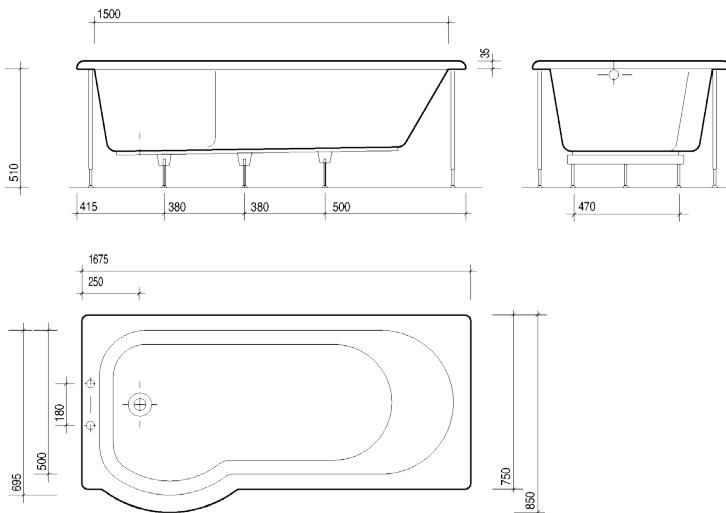

galerie optimise offset 1700

optimises usage where space is limited

Left hand illustrated above and below

to specify/order:

Please use the eight character reference shown below.

bath

- 1700mm x 750/850mm offset shower bath
- 2 tap holes, left hand **GP8732WH**
- No tap holes, left hand **GP8730WH**
- 2 tap holes, right hand **GP8932WH**
- No tap holes, right hand **GP8930WH**

curved bath/shower screen

- Curved bath/shower screen LH **GP3968CP**
- Curved bath/shower screen RH **GP3969CP**

universal front panel

- Front panel RH or LH **GP7371WH**
- End panel **GP8001WH**

waste

- Pop-up waste, 1 1/2" and overflow: Chrome plated **WF5369CP**

galerie optimise offset 1500

optimises usage where space is limited

Left hand illustrated above and below

to specify/order:

Please use the eight character reference shown below.

bath

- 1500mm x 700/800mm offset shower bath
- 2 tap holes, left hand **GP8712WH**
- No tap holes, left hand **GP8710WH**
- 2 tap holes, right hand **GP8912WH**
- No tap holes, right hand **GP8910WH**

note

For corner installation only.

All measurements shown are in millimetres. Drawing sizes are not to scale.