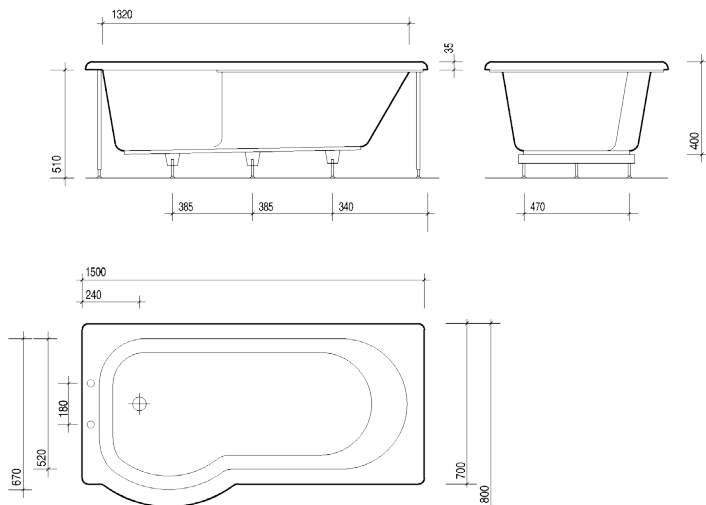

galerie optimise offset 1700

optimises usage where space is limited

Left hand illustrated above and below

to specify/order:

Please use the eight character reference shown below.

bath

- 1700mm x 750/850mm offset shower bath
- 2 tap holes, left hand **GP8732WH**
- No tap holes, left hand **GP8730WH**
- 2 tap holes, right hand **GP8932WH**
- No tap holes, right hand **GP8930WH**

note

For corner installation only.

All measurements shown are in millimetres. Drawing sizes are not to scale.

Lawton Road, Alsager, Stoke-on-Trent ST7 2DF, UK
 Tel: +44(0) 1270 879777 Fax: +44(0) 1270 873864
 www.twyfordbathrooms.com UK Technical Helpline Tel: 0870 840 0437 Fax: 0870 840 0438

galerie optimise offset 1500

optimises usage where space is limited

Left hand illustrated above and below

to specify/order:

Please use the eight character reference shown below.

bath

- 1500mm x 700/800mm offset shower bath
- 2 tap holes, left hand **GP8712WH**
- No tap holes, left hand **GP8710WH**
- 2 tap holes, right hand **GP8912WH**
- No tap holes, right hand **GP8910WH**

note

For corner installation only.

All measurements shown are in millimetres. Drawing sizes are not to scale.