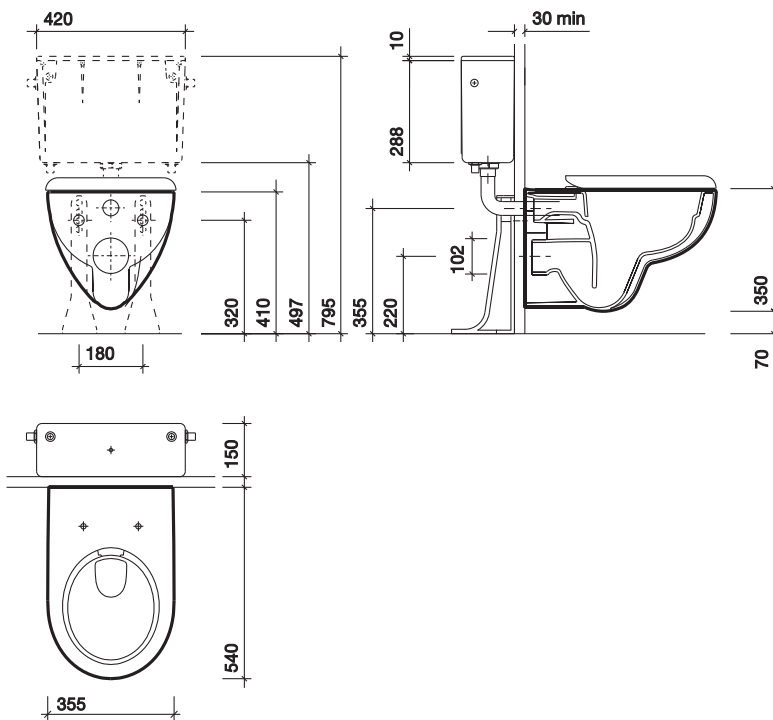

galerie **Rimfree®** wall hung

washdown action with open flushing trim, co-ordinating galerie range
no rim means it's easy to clean with nowhere for germs to hide

Galerie rimfree wall hung washdown WC suite, horizontal outlet

to specify/order:

Please use the eight character reference shown below.

wc pan

Horizontal outlet

GN1798WH

concealed cisterns

	Single Flush		Dual Flush	
	6	4	6/4	4/2.6
Push Button			✓	
Lever				

Please refer to the Concealed Cisterns pages at the back of this section.

WF1241WH

applications

Commercial, Domestic, Education, Healthcare, Hotels and Leisure.

material

Vitreous china.

colours

White WH.

fixings

Supporting brackets screwed to floor for non load bearing walls, up to 100mm thick.

All measurements shown are in millimetres. Drawing sizes are not to scale.

Lawton Road, Alsager, Stoke-on-Trent ST7 2DF, UK
Tel: +44(0) 1270 879777 Fax: +44(0) 1270 873864
www.twyfordbathrooms.com UK Technical Helpline Tel: 0870 840 0437 Fax: 0870 840 0438