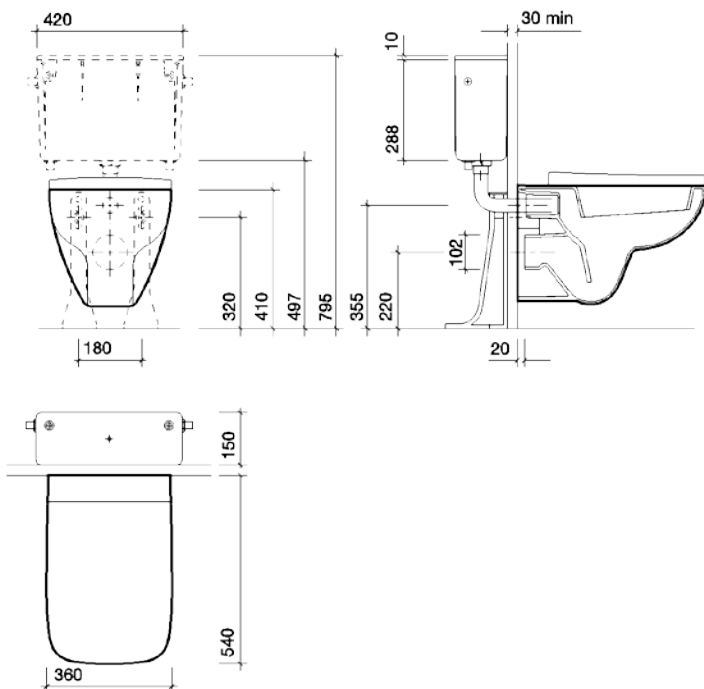

galerie plan wall hung

co-ordinating galerie plan range
modern square design
complete with fixings

Galerie plan wall hung washdown WC suite, horizontal outlet

to specify/order:

Please use the eight character reference shown below.

wc pan

*Horizontal outlet **GL1738WH**

concealed cisterns

| | Single Flush | | Dual Flush | |
|-------------|--------------|---|------------|-------|
| | 6 | 4 | 6/4 | 4/2.6 |
| Push Button | ✓ | ✓ | ✓ | ✓ |
| Lever | ✓ | ✓ | ✓ | |

wc outlet connector

P trap outlet connector **WF1240WH**

S or turned P trap connector **WF1241WH**

applications

Commercial, Domestic, Hotels and Leisure.

material

Vitreous china.

colours

White WH.

fixings

Supporting brackets screwed to floor for non load bearing walls, up to 100mm thick.

note

Fastfix wall frame please refer to page 4:5:11

All measurements shown are in millimetres. Drawing sizes are not to scale.