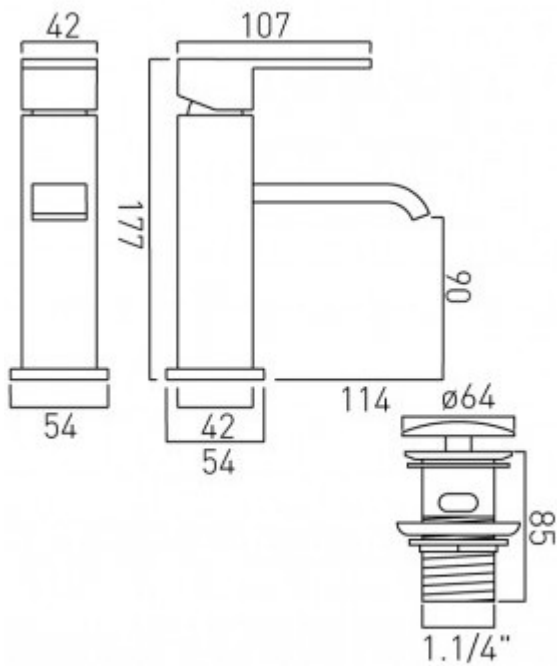

technical drawing

description:

with clic-clac waste
ceramic cartridge CAR-K35A
2 x 1/2" x 400mm flexipipe connections
deck mount drill hole diameter 35mm

finishes:

chrome

minimum operating pressure: 0.2 bar LP