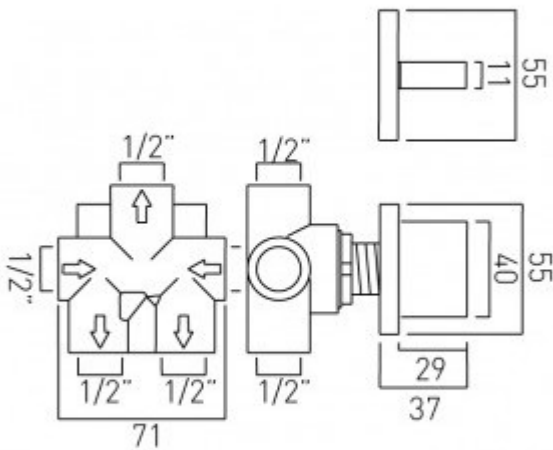

technical drawing

description:

concealed 3 way diverter valve
wall mounted
ceramic cartridge
2 x 1/2" inlets
3 x 1/2" outlets
min-max wall mount 95-105mm

finishes:

chrome

minimum operating pressure: 1.0 bar MP