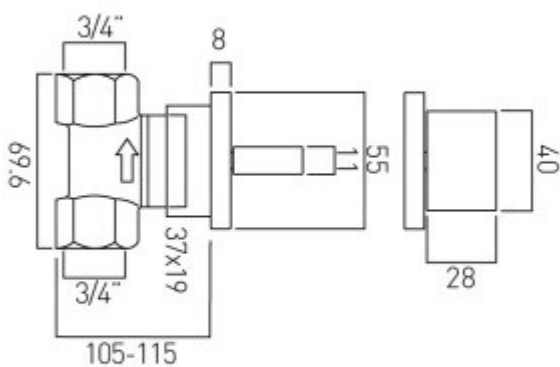

technical drawing

description:

concealed stop valve 3/4"
wall mounted
ceramic cartridge GEO-143-VALVE/CD-3/4
3/4" inlet
3/4" outlet
min-max wall mount 105-115mm

finishes:

chrome

minimum operating pressure: 0.2 bar LP