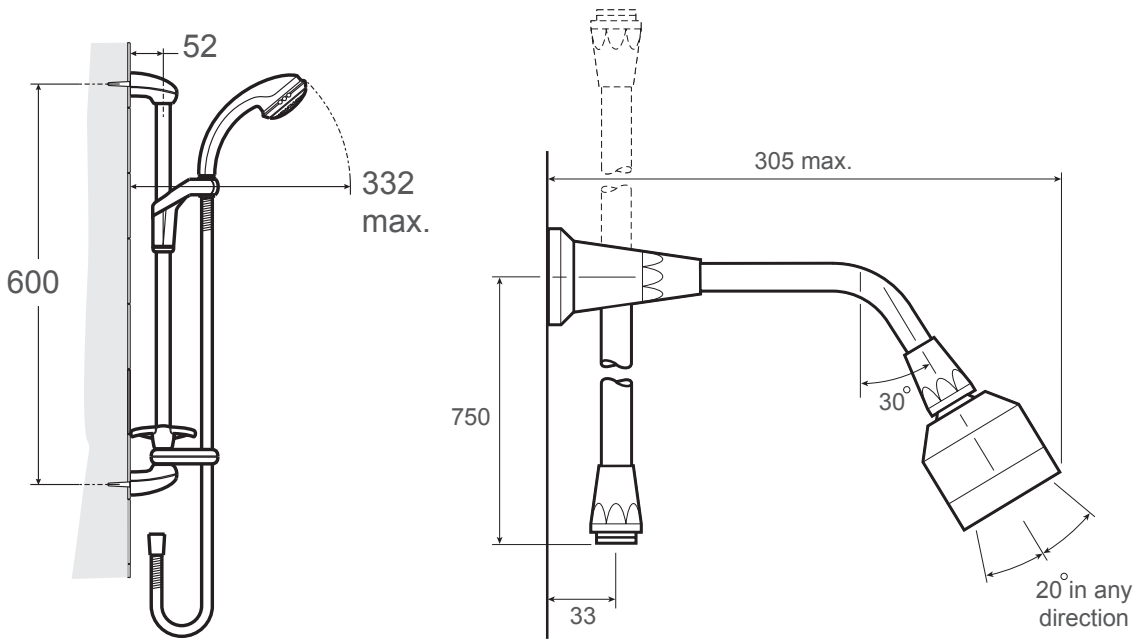

Dimensions (mm)

Rada er-s 310 fittings