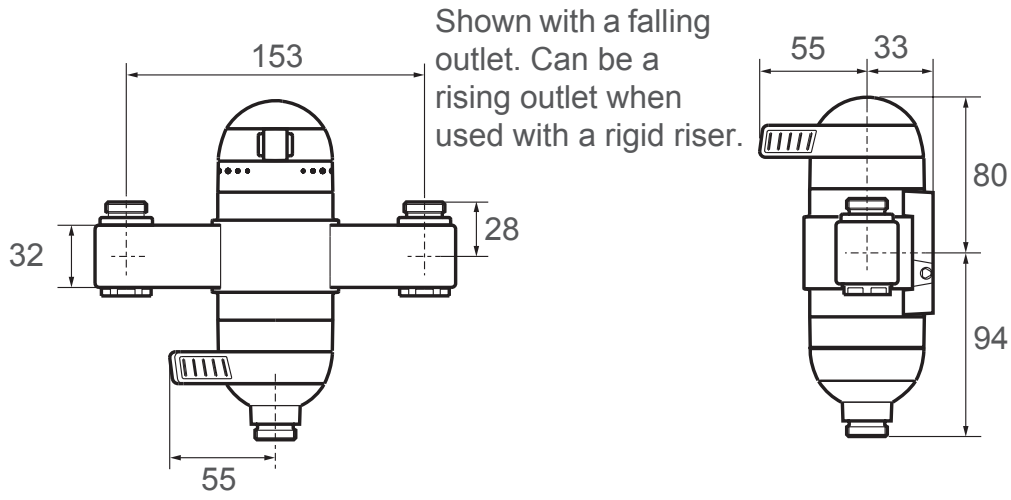

Dimensions (mm)

Rada er-s 310 fittings