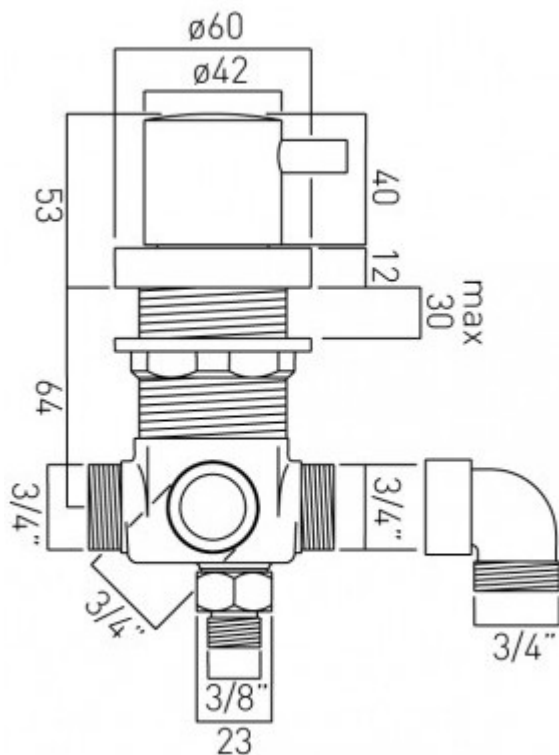

technical drawing

description:

2 way diverter valve
deck mounted
ceramic cartridge ELE-DIVERTER/D-CART
2 x 3/4" male inlet
1 x 3/4" male outlet
1 x 3/8" male outlet
1 x 3/4" female to 3/4" male 90° elbow
deck mount drill hole diameter 46mm