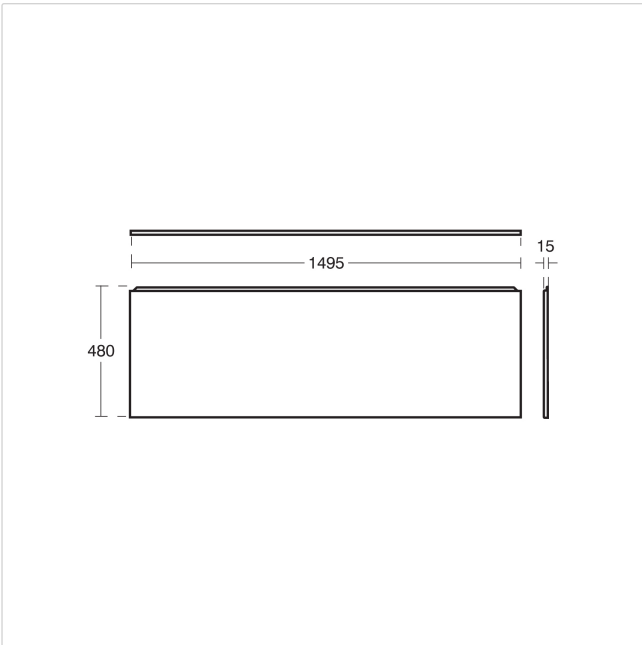

Concept 150cm Front Bath Panel For Standard Height Baths

Illustrated

E6499 Concept 150cm Front Bath Panel For Standard Height Baths

Configuration options

Material

15mm Foil Wrapped MDF

Designer

Robin Levien, RDI

Weights

E6499 7.00KG

Colours

American Oak (SO)
Dark Walnut (SX)
Gloss White (WG)
Gloss Grey (KR)
Elm (KS)
Gloss Walnut (KT)

Frequently used applications

General Healthcare

Residential

Features