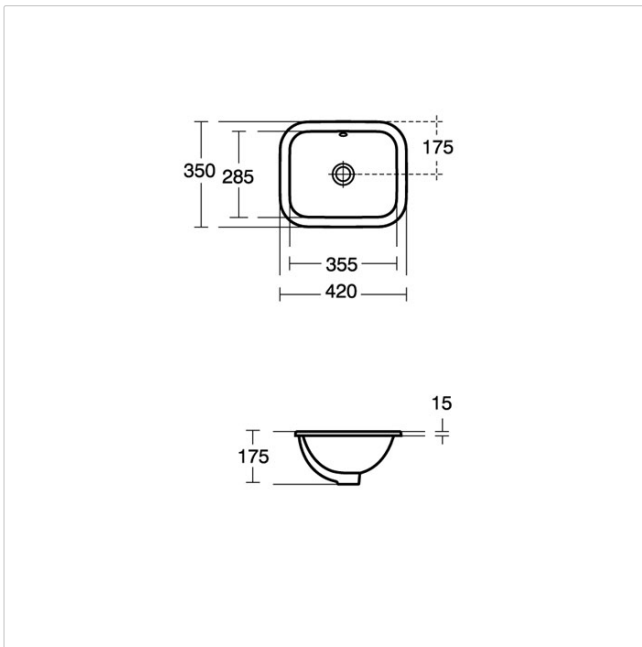

Concept Cube 42cm Countertop Washbasin No Tap Deck

Illustrated

1. **E5027** Concept Cube 42cm Countertop basin, No tap deck with overflow
2. **B9915** Concept Blue washbasin mixer 1 hole with pop-up waste
3. **S8910** Trap 1¼" plastic bottle, 75mm seal, multi-purpose outlet

Configuration options

Material

Fine Fireclay

Weights

1. E5027 6.05KG
   B9915 1.89KG
   S8910 0.20KG

Colours

White (01)

Standards

Vitreous china to BS 3402.
Washbasin to BS EN 14688 & BS EN 31

Special Notes

Self-rimming for drop-in installation as per template supplied and joint sealed with waterproof sealant (not supplied)

Consideration should be given to safe hot water delivery and the use of an appropriate temperature reduction device see A5900AA

Designer

Robin Levien, RDI

Frequently used applications

Education	Hotels
Office	Public Building
Pubs and Clubs	Retail
Sports and Leisure	

Tel: 0870 122 8822
Fax: 0870 122 8282
Email: info@idealspec.co.uk
Web: www.idealspec.co.uk

Ideal Standard (UK) Ltd. makes every effort to ensure that the information provided on its website is accurate. However, we cannot guarantee this, and accept no liability for any information or advice given via its website.

Date created:03/03/2015