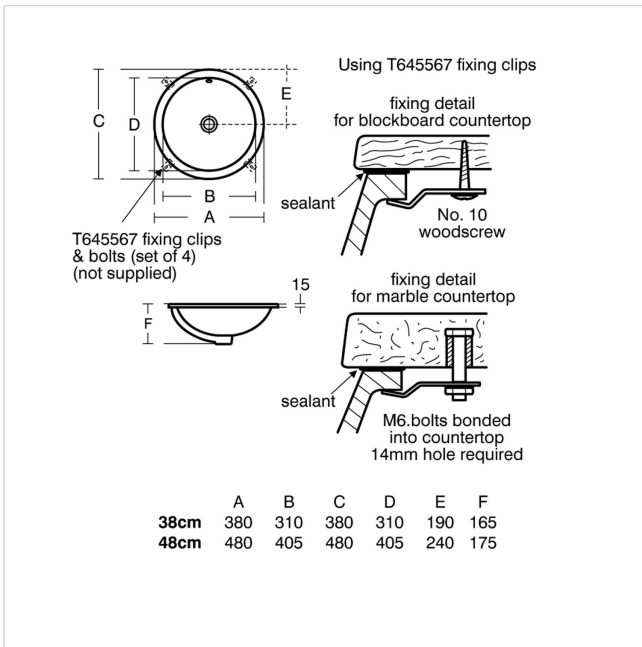

Frequently used applications

Education	Hotels
Office	Public Building
Pubs and Clubs	Retail
Sports and Leisure	

Tel: 0870 122 8822
Fax: 0870 122 8282
Email: info@idealspec.co.uk
Web: www.idealspec.co.uk

Date created:03/03/2015