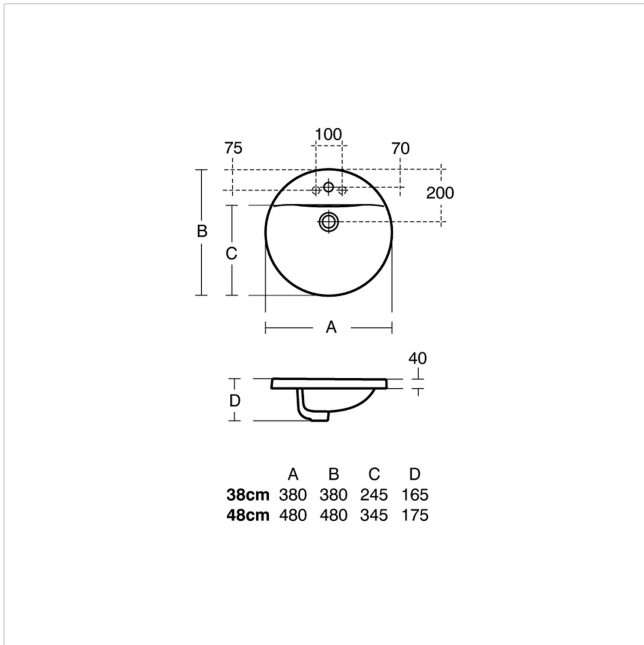

Designer

Robin Levien, RDI

Frequently used applications

Education	Hotels
Office	Public Building
Pubs and Clubs	Retail
Sports and Leisure	

Tel: 0870 122 8822
Fax: 0870 122 8282
Email: info@idealspec.co.uk
Web: www.idealspec.co.uk

Date created:03/03/2015