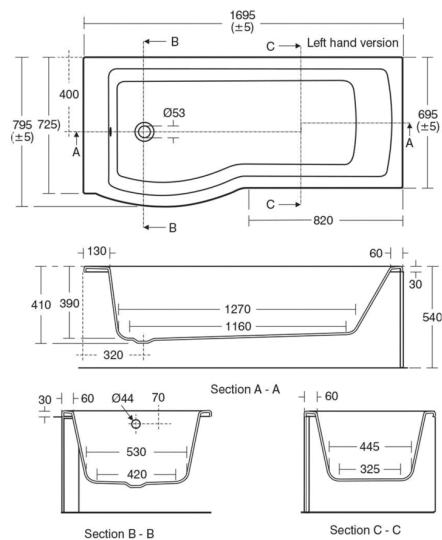

Article Number: E2568
TEMPO
 Arc 170cm Shower bath, left hand

Arc 170cm Shower bath, left hand

Tempo Arc 170cm Shower bath, left hand, no tapholes

Tapholes: None

Key features & benefits

- Capacity 195 litres

Standards

EN198

Finishes*

Variants

ARC 170CM SHOWER BATH, RIGHT HAND **E2567**

Required

BATH WASTE **E5795**

BATH WASTE **E5800**

Recommended

70CM END BATH PANEL **E3169**

ARC SHOWER BATH FRONT PANEL **E2569**

ARC SHOWER BATH SCREEN **E2571**

TWO HOLE BATH FILLER **B0247**

*Finishes: 01 = White