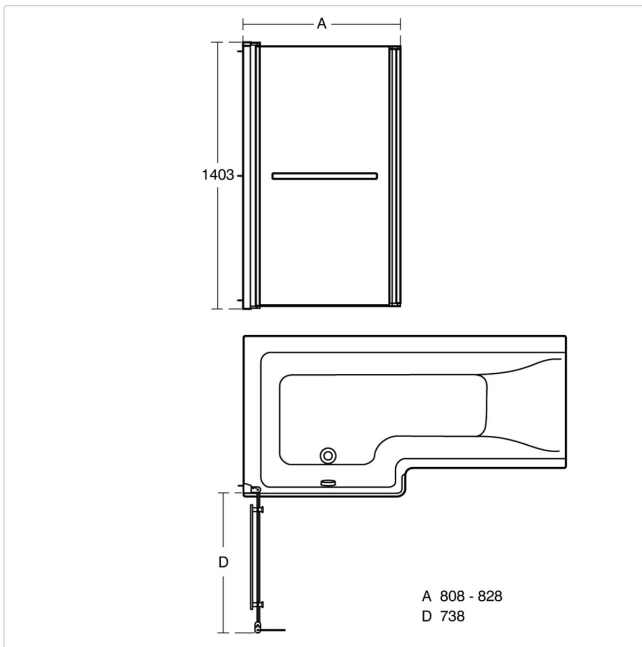

Concept Square Shower Bath Screen

Illustrated

E0508 Concept Square shower bath screen, Clear Glass and Bright Silver finish

Configuration options

Material

Toughened Safety Glass

Standards

Conforms to EN14428:2008

Weights

E0508 18.50KG

Special Notes

Suitable for use on Concept Square shower baths only.

Colours

Bright Silver (EO)

Designer

Robin Levien, RDI