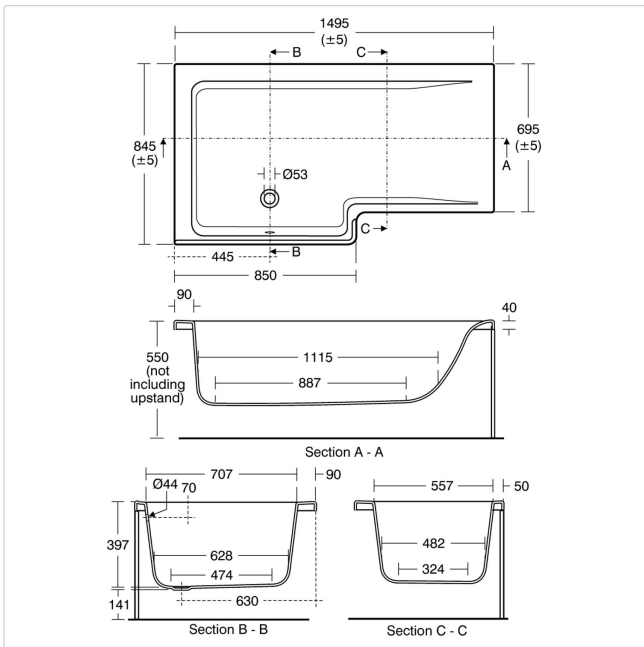

Concept 150cm x 85cm Idealform+ Square Shower Bath LH No Taphole

Illustrated

- E0497** Concept 150cm x 85cm Idealform Plus+ Square shower bath, left hand no tapholes
- B9929** Concept Blue bath filler 2 hole dual control
- E0506** Concept 150cm Square shower bath front panel
- E3169** Unilux 70cm end panel
- E5795** Waste 1½" bath pop-up waste and overflow components only
- E5800** Bath pop-up waste operating handle and cover only

Configuration options

- E0516** Concept 150cm Square shower bath front panel, left hand
- E0532** Concept 70cm Square shower bath end panel
- E0508** Concept Square shower bath screen, Clear Glass and Bright Silver finish

Material

Idealform Plus+

Weights

- E0497 38.30KG
- B9929 2.64KG
- E0506 3.57KG
- E3169 2.58KG
- E5795 1.34KG
- E5800 0.82KG

Colours

White (01)

Standards

Constructed to EN 198:2008. EN 14516

Special Notes

Acrylic front panels are unhandled, wooden front panels are handed. Use with E0508EO Concept square shower bath screen

Designer

Robin Levien, RDI

Capacity

197 Litres to overflow

Frequently used applications