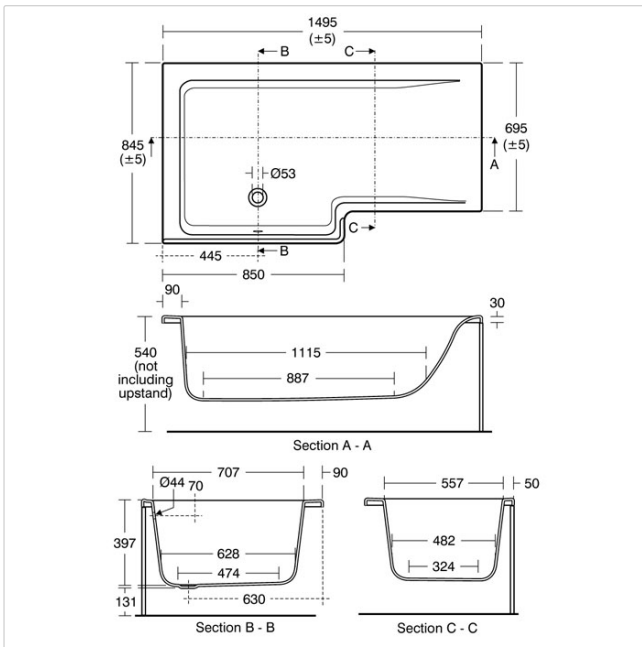

Concept 150cm x 85cm Idealform Square Shower Bath LH No Taphole

Illustrated

- E0495** Concept 150cm x 85cm Idealform Square shower bath, left hand no tapholes
- B9929** Concept Blue bath filler 2 hole dual control
- E0506** Concept 150cm Square shower bath front panel
- E3169** Unilux 70cm end panel
- E5795** Waste 1½" bath pop-up waste and overflow components only
- E5800** Bath pop-up waste operating handle and cover only
- E0508** Concept Square shower bath screen, Clear Glass and Bright Silver finish

Configuration options

- E0516** Concept 150cm Square shower bath front panel, left hand
- E0532** Concept 70cm Square shower bath end panel

Material

Idealform

Weights

- E0495 23.00KG
- B9929 2.64KG
- E0506 3.57KG
- E3169 2.58KG
- E5795 1.34KG
- E5800 0.82KG
- E0508 18.50KG

Colours

White (01)

Standards

Constructed to EN 198:2008. EN 14516

Special Notes

Acrylic front panels are unhandled, wooden front panels are handed. Use with E0508EO Concept square shower bath screen

Designer

Robin Levien, RDI

Capacity

197 Litres to overflow

Frequently used applications

Hotels

Residential

Accreditations

Water Label