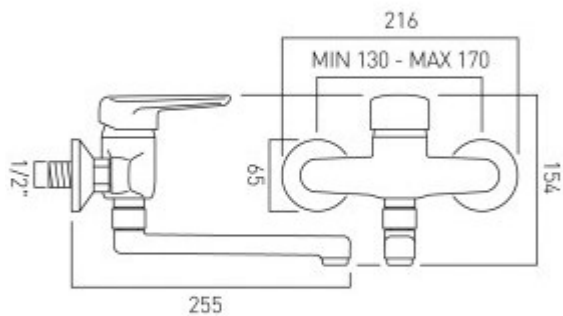

technical drawing

description:

exposed sink mixer
single lever
wall mounted
with swivel spout
ceramic cartridge CAR-K40A
3/4" x 1/2" x 40mm eccentrics
aerator and flow straightener supplied

finishes:

chrome