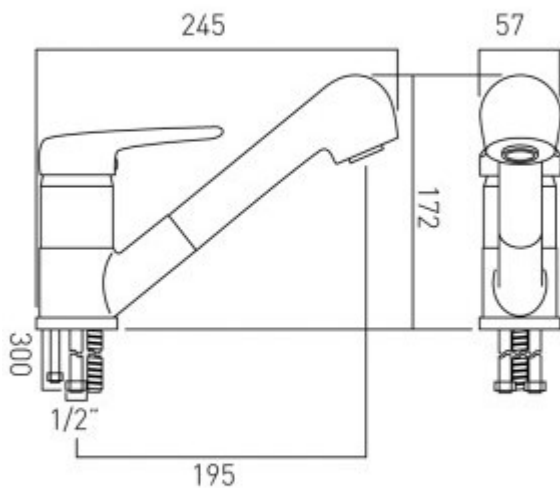

technical drawing

**description:**

mono sink mixer  
single lever  
deck mounted  
with swivel spout  
with pull out hand spray  
with shower spray type head aerator  
ceramic cartridge CAR-K40A  
2 x 1/2" (nut) x 300mm flexipipe connections  
deck mount drill hole diameter 38mm

**finishes:**

chrome

**minimum operating pressure:** 1.0 bar MP

**Eco** flow regulator: FR-FLEXI/5-PLA

**guarantee:**

12 year guarantee

VADO wedmore road cheddar somerset england bs27 3eb

tel 01934 744466 fax 01934 744345 sales@vado-uk.com www.vado-uk.com