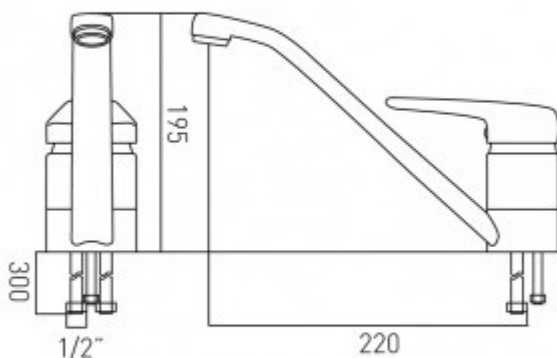

technical drawing

**description:**

mono sink mixer  
single lever  
deck mounted  
with swivel spout  
with water flow straightener  
with water flow aerator  
ceramic cartridge CAR-K40A  
2 x 1/2" (nut) x 300mm flexipipe connections  
deck mount drill hole diameter 32mm

**finishes:**

chrome

**minimum operating pressure:** 0.5 bar LP

**Eco** flow regulator: FR-100/5-PLA

**guarantee:**

12 year guarantee

VADO wedmore road cheddar somerset england bs27 3eb

tel 01934 744466 fax 01934 744345 sales@vado-uk.com www.vado-uk.com