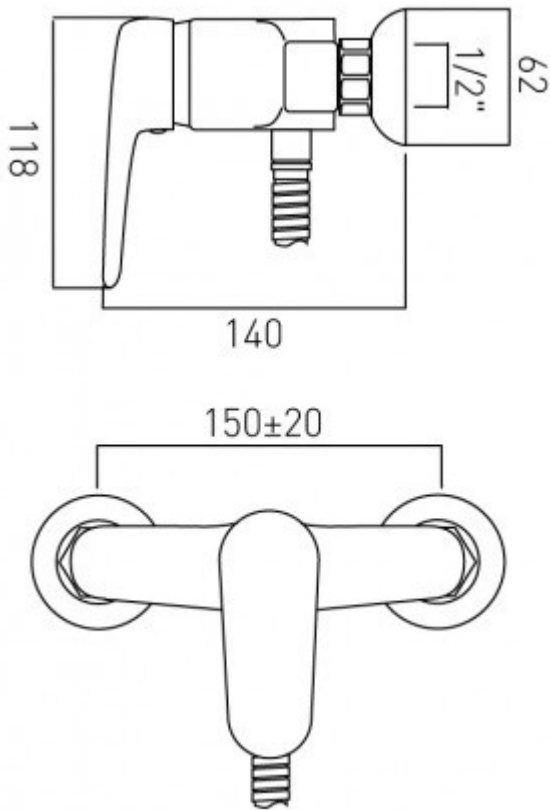

technical drawing

**description:**

exposed shower mixer  
single lever  
wall mounted  
ceramic cartridge CAR-K40A  
3/4" x 1/2" x 40mm eccentrics

**finishes:**

chrome

**minimum operating pressure:** 1.5 bar MP

**Eco** flow regulator: FR-SHOWER/9-C/P

**guarantee:**

12 year guarantee

VADO wedmore road cheddar somerset england bs27 3eb

tel 01934 744466 fax 01934 744345 sales@vado-uk.com www.vado-uk.com