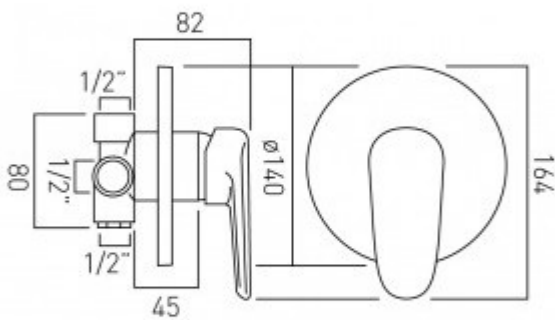

technical drawing

description:

concealed shower valve
single lever
wall mounted
ceramic cartridge CAR-K40A
2 x 1/2" inlets
2 x 1/2" outlet (1 blanked off)
min-max wall mounted 25-60mm
optimum installation depth 45mm