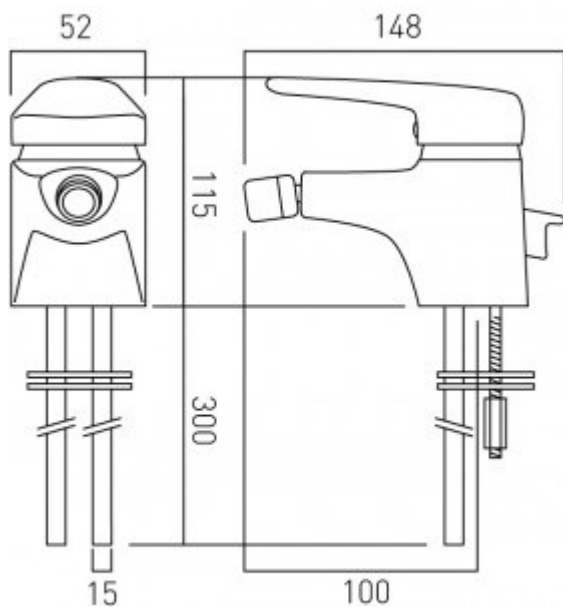

technical drawing

description:

mono bidet mixer
single lever
deck mounted
with pop-up waste
with water flow aerator
with water flow straightener
ceramic cartridge CAR-K40B
2 x 1/2" (nut) x 300mm flexipipe connections
deck mount drill hole diameter 32mm

finishes:

chrome

minimum operating pressure: 0.2 bar LP

Eco flow regulator: FR-100/5-PLA

guarantee:

12 year guarantee

VADO wedmore road cheddar somerset england bs27 3eb

tel 01934 744466 fax 01934 744345 sales@vado-uk.com www.vado-uk.com