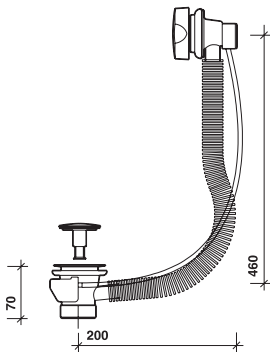

wastes

Classique waste

finishes

Chrome plated CP.

to specify/order:

Please use the eight character reference shown below.

classique 1 1/2" chain waste and overflow

Chrome plated

CQ5824CP

Combined waste

finishes

Chrome plated CP.

to specify/order:

Please use the eight character reference shown below.

combined pop-up waste/overflow

Chrome plated

WF5369CP

Chain waste

finishes

Chrome plated CP.

to specify/order:

Please use the eight character reference shown below.

chain waste/overflow

Chrome plated

WF5650CP

Hospital chain waste

finishes

Chrome plated CP.

to specify/order:

Please use the eight character reference shown below.

1 1/2" Hospital chain waste with overflow stopper

Chrome plated