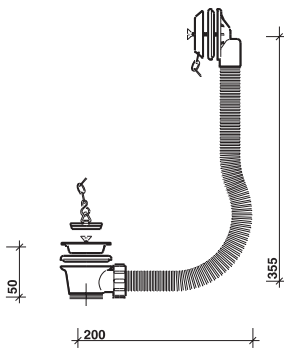

wastes

Classique waste

finishes

Chrome plated CP.

to specify/order:

Please use the eight character reference shown below.

classique 1 1/2" chain waste and overflow

Chrome plated

CQ5824CP

Combined waste

finishes

Chrome plated CP.

to specify/order:

Please use the eight character reference shown below.

combined pop-up waste/overflow

Chrome plated

WF5369CP

Chain waste

finishes

Chrome plated CP.

to specify/order:

Please use the eight character reference shown below.

chain waste/overflow

Chrome plated

WF5650CP

Hospital chain waste

finishes

Chrome plated CP.

to specify/order:

Please use the eight character reference shown below.

1 1/2" Hospital chain waste with overflow stopper

Chrome plated