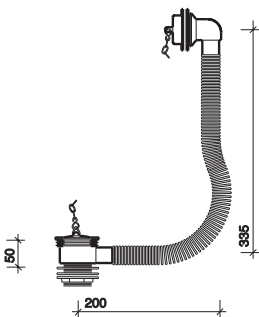

wastes

Classique waste

finishes

Chrome plated CP.

to specify/order:

Please use the eight character reference shown below.

classique 1 1/2" chain waste and overflow

Chrome plated

CQ5824CP

Combined waste

finishes

Chrome plated CP.

to specify/order:

Please use the eight character reference shown below.

combined pop-up waste/overflow

Chrome plated

WF5369CP

Chain waste

finishes

Chrome plated CP.

to specify/order:

Please use the eight character reference shown below.

chain waste/overflow

Chrome plated

WF5650CP

Hospital chain waste

finishes

Chrome plated CP.

to specify/order:

Please use the eight character reference shown below.

1 1/2" Hospital chain waste with overflow stopper

Chrome plated