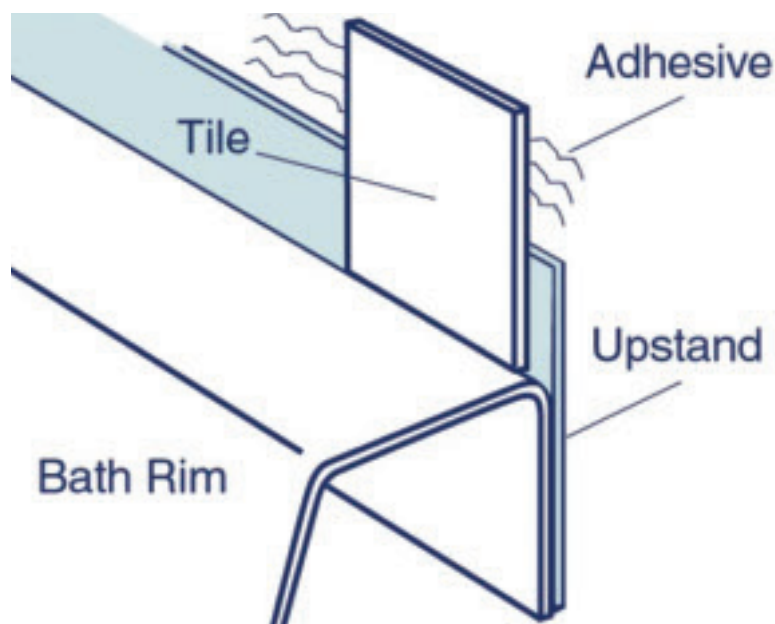

bath/shower tray upstand kit

to specify/order:

Please use the eight character reference shown below.

bath/shower tray upstand kit ZZ2001XX

applications

Commercial, Domestic, Hotels and Leisure, Other.

benefits

Reduces damage and rework in new build due to shrinkage

Can be fitted to one, two or three sides of the bath/tray

Fast, quick, simple, easy installation

Prevents leakage from over bath showers

Effective water seal