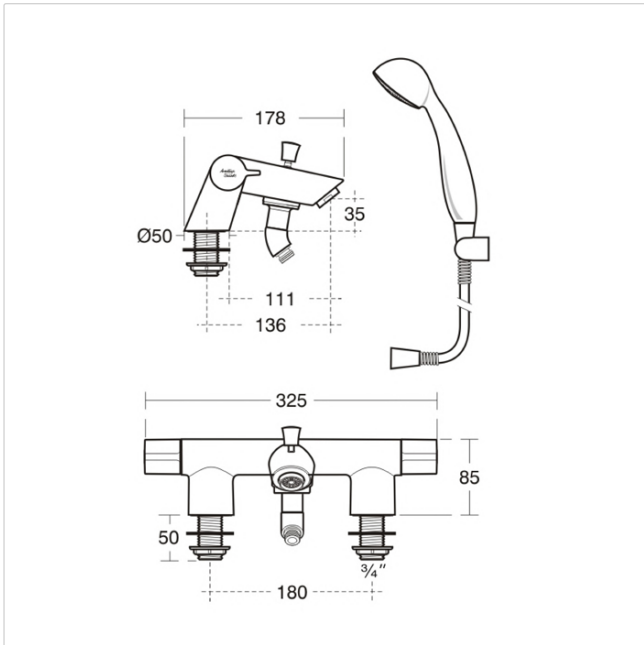

Frequently used applications

General Healthcare
Office
Sports and Leisure

Hotels
Retail

Features

Special Care
Water Saving

Accreditations

WRAS

*Armitage
Shanks*

Tel: 0870 122 8822
Fax: 0870 122 8282
Email: info@idealspec.co.uk
Web: www.idealspec.co.uk

Powered by
IdealSpec

Date created:27/02/2015