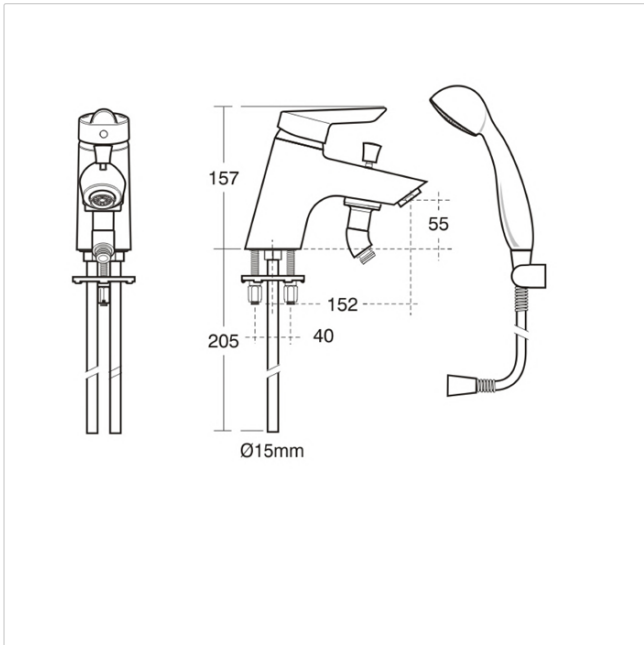

Frequently used applications

General Healthcare
Office
Sports and Leisure

Hotels
Retail

Accreditations

WRAS