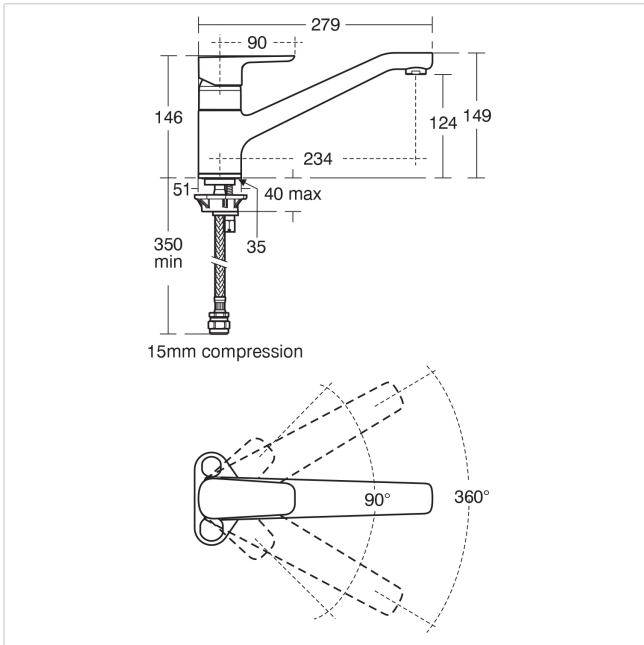

Frequently used applications

Hotels
Public Building

Office
Residential

Tel: 0870 122 8822
Fax: 0870 122 8282
Email: info@idealspec.co.uk
Web: www.idealspec.co.uk

Date created: 03/06/2014