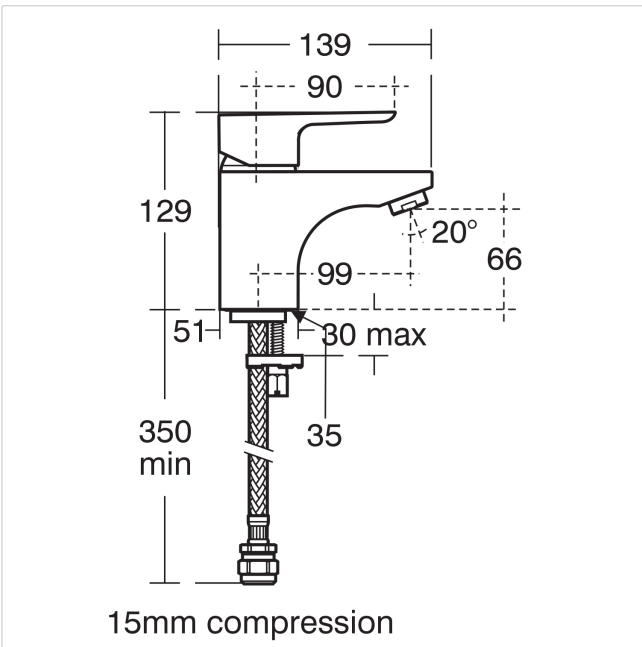

Frequently used applications

Hotels
Public Building

Office
Residential

Accreditations

TMV3
TMV2

Tel: 0870 122 8822
Fax: 0870 122 8282
Email: info@idealspec.co.uk
Web: www.idealspec.co.uk

Date created:03/06/2014