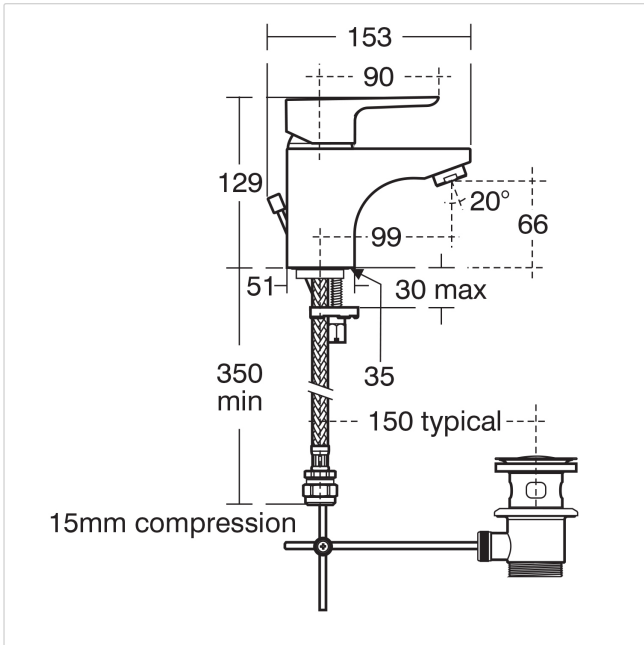

Accreditations

TMV3

TMV2

Tel: 0870 122 8822
Fax: 0870 122 8282
Email: info@idealspec.co.uk
Web: www.idealspec.co.uk

Date created:03/06/2014