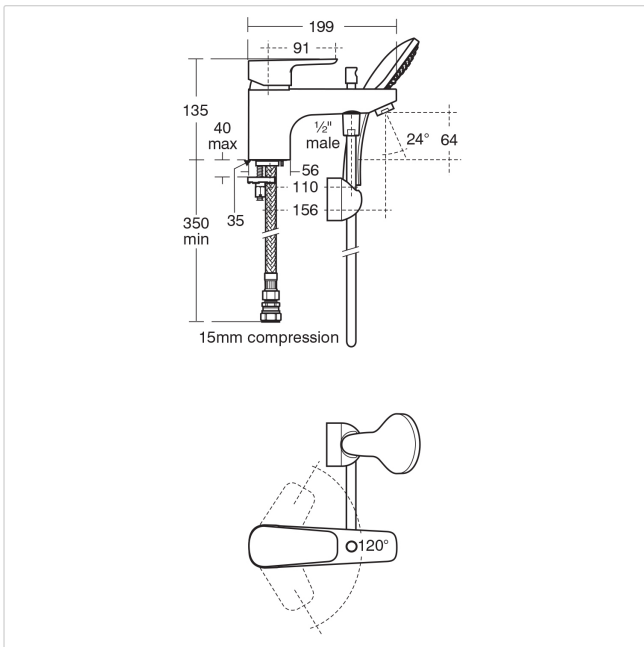

Frequently used applications

Hotels

Public Building

Office

Residential

Accreditations

TMV3

TMV2

Tel: 0870 122 8822
Fax: 0870 122 8282
Email: info@idealspec.co.uk
Web: www.idealspec.co.uk

Date created:03/06/2014