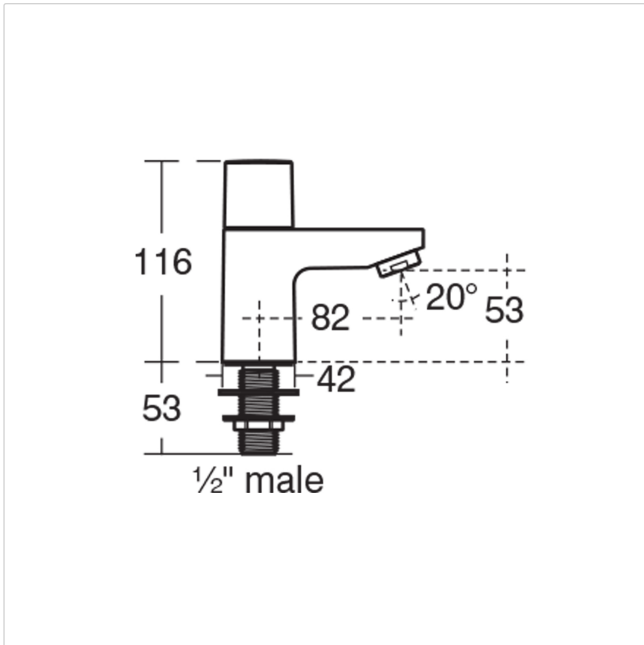

Frequently used applications

Hotels

Public Building

Office

Residential

Accreditations

TMV3

TMV2

Tel: 0870 122 8822
Fax: 0870 122 8282
Email: info@idealspec.co.uk
Web: www.idealspec.co.uk

Date created:03/06/2014