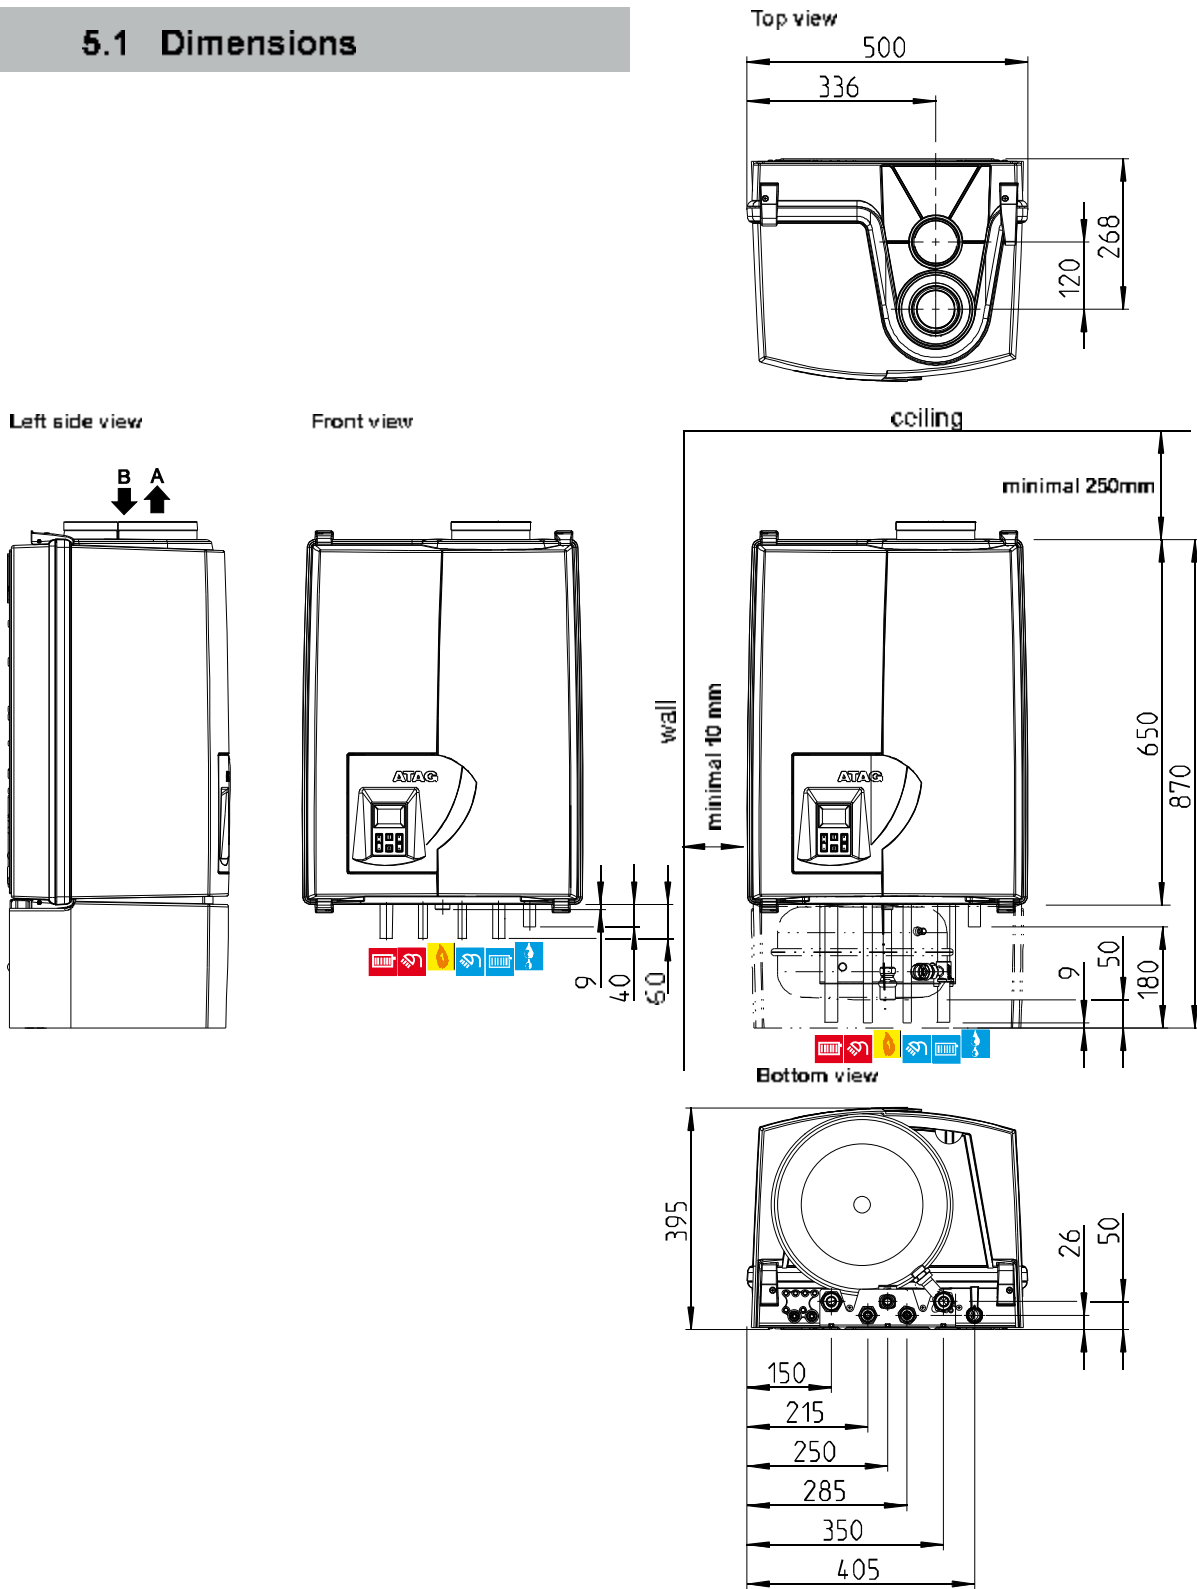

5.1 Dimensions

		ATAG A-Series					
			Combi			Solo	
			A203C	A325C	A325ECX	A200S	A320S
	Flue gas / Air intake	A/B mm	60/100	60/100	60/100	50/100	60/100
	Gas connection		1/2" int.	1/2" int.	1/2" int.	1/2" int.	1/2" int.
	Oil Flow connection	mm	22	22	22	22	22
	Oil Return connection	mm	22	22	22	22	22
	Condensate drain connection	mm	22	22	22	22	22
	Cold water connection	mm	15	15	15	n.a.	n.a.
	DH-W connection	mm	15	15	15	n.a.	n.a.

connection diameters

table 2