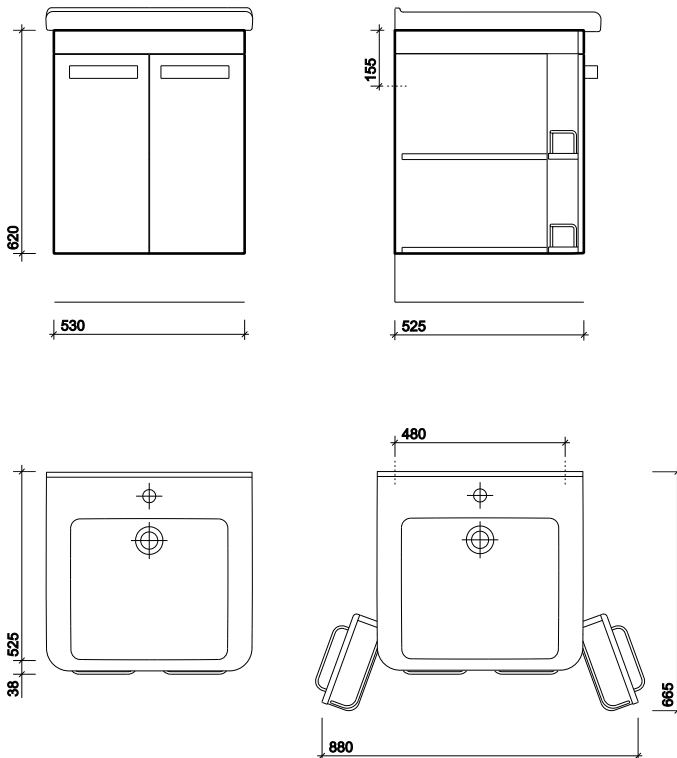

all 600 furniture

vanity unit in sleek white gloss with innovative storage inside the doors,
uniquely shallow washbasin design enabling full access for wheelchair users

All 600mm washbasin and 530 furniture unit

All measurements shown are in millimetres. Drawing sizes are not to scale.

to specify/order:

Please use the eight character reference shown below.

furniture washbasin

Pedestal, wall fixing or furniture basin
600 x 550mm 1 tap hole **TA4311WH**

furniture unit

Underbasin furniture unit, including wall fixings
530 x 620 x 525mm **TA0001WH**

wall bolts

Wall bolts 140mm (pair) **SR1018XX**

pedestal

For pedestals please refer to the washbasin section.

(a) Wall bolts.

(b) Semi-pedestal with fixings.

furniture:

(a) Wall fixings and screwed to wall, mounted under washbasin.

White