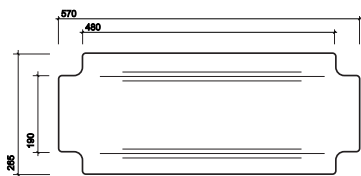

finishes

Grey.

to specify/order:

Please use the eight character reference shown below.

all bath head rest

Head rest (grey)

TA6800GY

All bath seat

finishes

Grey.

to specify/order:

Please use the eight character reference shown below.

all bath seat

Bath seat (grey) 750mm

TA7886GY

All measurements shown are in millimetres. Drawing sizes are not to scale.