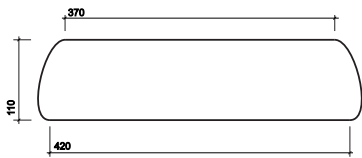

accessories

movable 'technogel' headrest - moulds to user's head for extra comfort
 movable and reversible shelf can be used as additional seat - ideal for seated showering
 or for use as a tray

All head rest

finishes

Grey.

to specify/order:

Please use the eight character reference shown below.

all bath head rest

Head rest (grey)

TA6800GY

All bath seat

finishes

Grey.

to specify/order:

Please use the eight character reference shown below.

all bath seat

Bath seat (grey) 750mm

TA7886GY

All measurements shown are in millimetres. Drawing sizes are not to scale.