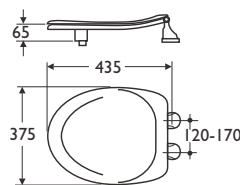

Special notes

Dania 50mm raised toilet seat is suitable for the following WC pans: Tiffany/Cameo, Tiffany BTW. Maximum seat load 150kgs (23.5 stone) Manufactured by Pressalit