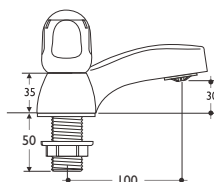

- Supplied complete with acrylic handles
- Conforms to BS5412
- Dual control
- Suitable for domestic use only

● Bath pillar taps

Illustrated
S7032AA Sandringham
3/4in bath pillar taps,
chromium plated

Special notes
Suitable for balanced/unbalanced supplies. Inlets 3/4in BSP male. Pillar taps come supplied with brass back nuts

- 2 hole deck bath mixer
- Single flow

Illustrated
S7658AA Sandringham
3/4in deck bath single
flow mixer, chromium
plated

Special notes
Inlets 3/4in BSP male

- 2 hole deck bath shower mixer
- shower kit

Illustrated
S7659AA Sandringham
3/4in deck bath &
shower mixer, chromium
plated

Special notes
Supplied complete with handspray, hose and showering station. Inlets 3/4in BSP male