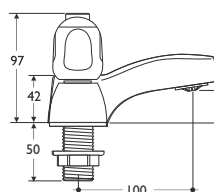

- Supplied complete with acrylic handles
- Conforms to BS5412
- Dual control
- Suitable for domestic use only

● Bath pillar taps

Illustrated
S7032AA Sandringham
3/4in bath pillar taps,
chromium plated

Special notes
Suitable for balanced/unbalanced supplies. Inlets 3/4in BSP male. Pillar taps come supplied with brass back nuts

- 2 hole deck bath mixer
- Single flow

Illustrated
S7658AA Sandringham
3/4in deck bath single
flow mixer, chromium
plated

Special notes
Inlets 3/4in BSP male

- 2 hole deck bath shower mixer
- shower kit

Illustrated
S7659AA Sandringham
3/4in deck bath &
shower mixer, chromium
plated

Special notes
Supplied complete with handspray, hose and showering station. Inlets 3/4in BSP male