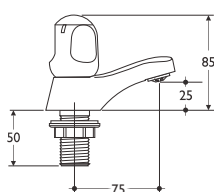

- Supplied complete with acrylic handles
- Conforms to BS5412
- Dual control
- Suitable for domestic use only

● Bath pillar taps

Illustrated
S7032AA Sandringham
3/4in bath pillar taps,
chromium plated

Special notes
Suitable for balanced/unbalanced supplies. Inlets 3/4in BSP male. Pillar taps come supplied with brass back nuts

- 2 hole deck bath mixer
- Single flow

Illustrated
S7658AA Sandringham
3/4in deck bath single
flow mixer, chromium
plated

Special notes
Inlets 3/4in BSP male

- 2 hole deck bath shower mixer
- shower kit

Illustrated
S7659AA Sandringham
3/4in deck bath &
shower mixer, chromium
plated

Special notes
Supplied complete with handspray, hose and showering station. Inlets 3/4in BSP male