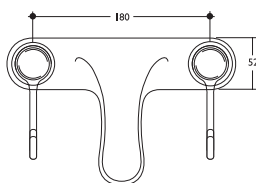

- Lever operation
- Domestic and commercial use
- Dual control
- Suitable for closed fist operation
- WRAS approved

- 2 hole deck bath mixer
- Single flow

Illustrated

S7642AA Sandringham lever 3/4in deck bath single flow mixer, chromium plated

Special notes

Suitable for balanced high or low pressure supplies. Inlets 3/4in BSP male. Consideration should be given to safe hot water delivery and the use of an appropriate temperature reduction device

- 2 hole deck bath shower mixer
- Shower kit

Illustrated

S7643AA Sandringham lever 3/4in deck bath & shower mixer, chromium plated

Special notes

Suitable for balanced high or low pressure supplies. Supplied complete with handspray, hose and showering station. Inlets 3/4in BSP male. Consideration should be given to safe hot water delivery and the use of an appropriate temperature reduction device