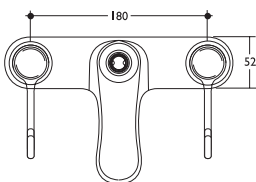

- Lever operation
- Domestic and commercial use
- Dual control
- Suitable for closed fist operation
- WRAS approved

- 2 hole deck bath mixer
- Single flow

Illustrated

S7642AA Sandringham lever 3/4in deck bath single flow mixer, chromium plated

Special notes

Suitable for balanced high or low pressure supplies. Inlets 3/4in BSP male. Consideration should be given to safe hot water delivery and the use of an appropriate temperature reduction device

- 2 hole deck bath shower mixer
- Shower kit

Illustrated

S7643AA Sandringham lever 3/4in deck bath & shower mixer, chromium plated

Special notes

Suitable for balanced high or low pressure supplies. Supplied complete with handspray, hose and showering station. Inlets 3/4in BSP male. Consideration should be given to safe hot water delivery and the use of an appropriate temperature reduction device