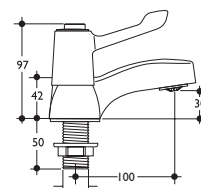

- Lever operation
- Domestic and commercial use
- Dual control
- Suitable for closed fist operation
- WRAS approved

- 2 hole deck bath mixer
- Single flow

Illustrated

S7642AA Sandringham lever 3/4in deck bath single flow mixer, chromium plated

Special notes

Suitable for balanced high or low pressure supplies. Inlets 3/4in BSP male. Consideration should be given to safe hot water delivery and the use of an appropriate temperature reduction device

- 2 hole deck bath shower mixer
- Shower kit

Illustrated

S7643AA Sandringham lever 3/4in deck bath & shower mixer, chromium plated

Special notes

Suitable for balanced high or low pressure supplies. Supplied complete with handspray, hose and showering station. Inlets 3/4in BSP male. Consideration should be given to safe hot water delivery and the use of an appropriate temperature reduction device