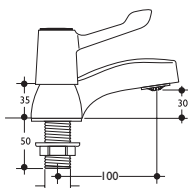

- Lever operation
- Domestic and commercial use
- Dual control
- Suitable for closed fist operation
- WRAS approved

- 2 hole deck bath mixer
- Single flow

Illustrated

S7642AA Sandringham lever 3/4in deck bath single flow mixer, chromium plated

Special notes

Suitable for balanced high or low pressure supplies. Inlets 3/4in BSP male. Consideration should be given to safe hot water delivery and the use of an appropriate temperature reduction device

- 2 hole deck bath shower mixer
- Shower kit

Illustrated

S7643AA Sandringham lever 3/4in deck bath & shower mixer, chromium plated

Special notes

Suitable for balanced high or low pressure supplies. Supplied complete with handspray, hose and showering station. Inlets 3/4in BSP male. Consideration should be given to safe hot water delivery and the use of an appropriate temperature reduction device