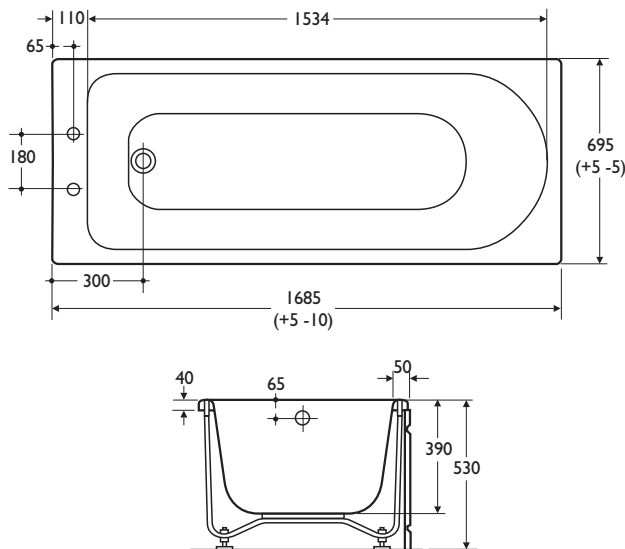

baths
lichfield

Reinforced acrylic bath available with or without tapholes.

The Lichfield bath, washbasin, WC and bidet are designed as a matching suite.

- Domestic and hotel use
- Matching hardwood veneer panels
- 170cm x 70cm
- Part of matching suite
- With or without tapholes

rectangular

baths

Illustrated

- S1502 Lichfield bath with 2 tapholes
- S7655 Hathaway 3/4in bath & shower mixer
- S0970 Lichfield hardwood veneer front panel
- S0971 Lichfield hardwood veneer end panel
- S8830AA combined chain waste and overflow

Material

Idealform™ cast acrylic sheet fully reinforced

Capacity

42 gallons/190 litres (to overflow)

Weight

Bath 22.0kg
Front panel 10.5kg
End panel 5.1kg

Colours

Available in White (01) only

Standards

Constructed to BS 4305 (EN 198)

Options

S1490 170cm bath, no tapholes

Special notes

Frame and supports inclusive