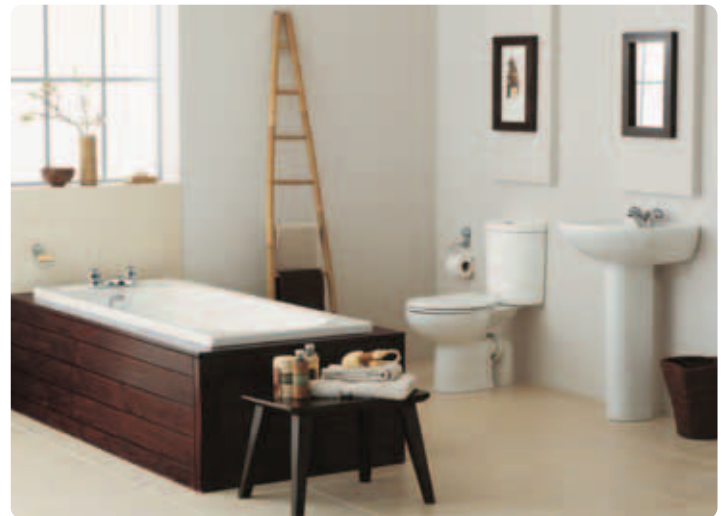

Ascania bathroom in White 600mm 1 taphole pedestal washbasin, close-coupled WC pan, cistern with dual flush and acrylic bath. Shown with Millenia QT 1 taphole basin mixer and 2 taphole bath filler in chrome plated finish.

Additional products include a 550mm pedestal washbasin, a 500mm cloakroom basin with semi-pedestal and a semi-pedestal for 550mm and 600mm washbasins.

For the complete range of Ascania products turn to page 72. To see the full range of Millenia taps and mixers turn to page 62.

Ascania is available in White only.