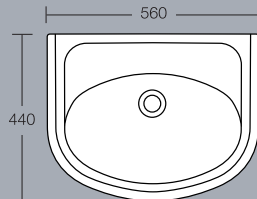

Halo close-coupled WC
Height 800mm

Halo bath
Height 530mm 2 or no tapholes

Halo Back-to-Wall

Halo 550mm
semi-countertop washbasin
1 or 2 tapholes

Halo back-to-wall WC
Height 390mm

Camargue

Camargue 600mm
pedestal washbasin
Height 815mm 1 or 2 tapholes
(full pedestal mounted)