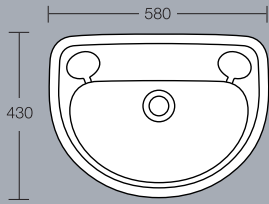

Specifications

Camargue Back-to-Wall

Camargue 580mm semi-countertop washbasin
1 or 2 tapholes