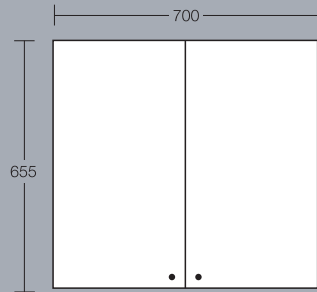

Double wall unit
Depth 200mm