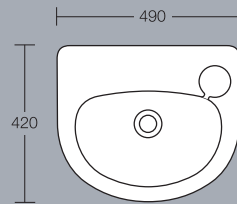

Sandringham 490mm vanity washbasin
1 or 2 tapholes