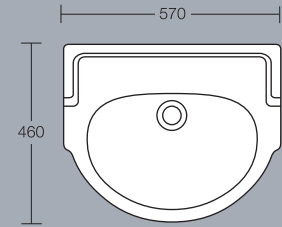

Lichfield Back-to-Wall

Lichfield 570mm semi-countertop washbasin
1 or 2 tapholes