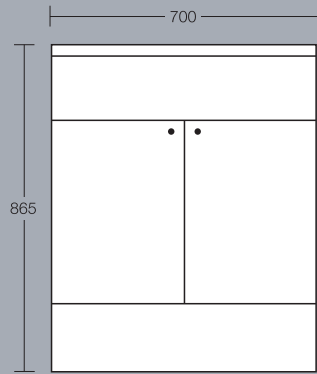

Furniture

Double wall unit
Depth 200mm

Double wall unit
Depth 200mm

Mirror double wall unit
Depth 200mm

Mirror double wall unit
Depth 200mm

Basin unit
Depth 285mm

Basin unit
Depth 285mm

Vanity unit
Depth 425mm