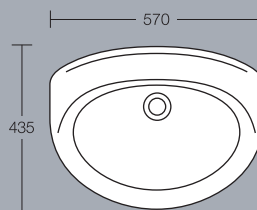

Tiffany vanity washbasin
1 or 2 tapholes

Tiffany close-coupled WC
Height 770mm

Tiffany floor standing bidet
Height 410mm 1 taphole

Tiffany bath
Height 530mm 2 or no tapholes

Tiffany Back-to-Wall

Tiffany 570mm semi-countertop washbasin
1, 2 or 3 tapholes