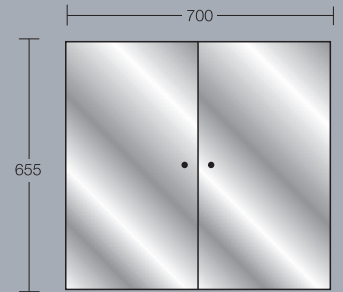

Furniture

Double wall unit
Depth 200mm

Double wall unit
Depth 200mm

Mirror double wall unit
Depth 200mm

Mirror double wall unit
Depth 200mm

Basin unit
Depth 285mm

Basin unit
Depth 285mm

Vanity unit
Depth 425mm