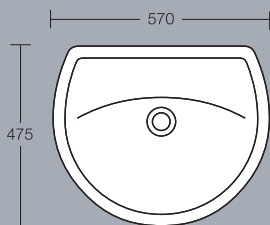

Ascania Back-to-Wall

Ascania 570mm semi-countertop washbasin
1 or 2 tapholes