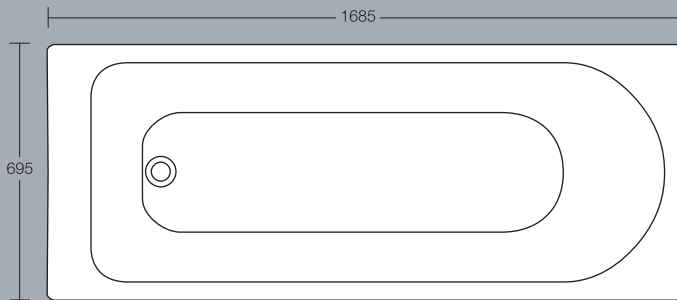

Lichfield bath
Height 530mm 2 or no tapholes