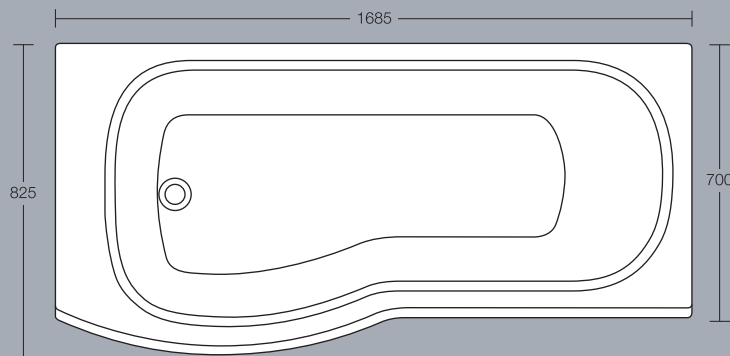

Accolade 450mm cloakroom basin
Height 815mm 1 or 2 tapholes
(wall or full pedestal mounted)

Accolade shower bath
Left and right handed versions available. Left hand version shown.
Height 540mm

Bath screen
Left and right handed versions available.
Height 1406mm