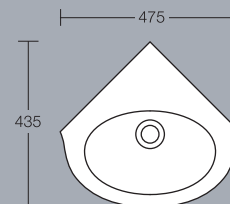

Sandringham / Corex 475mm cloakroom basin
Height 810mm 1 or 2 tapholes
(wall or full pedestal mounted)