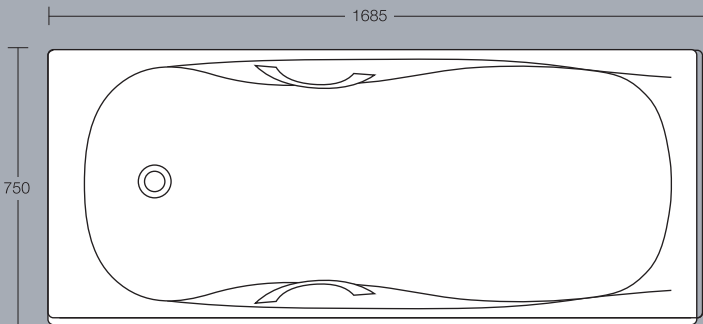

Lichfield close-coupled WC
Height 810mm

Lichfield back-to-wall WC
Height 395mm

Baths

Oregon 750mm bath
(Oregon 700mm bath also available)
Height 530mm 2 or no tapholes

Showertub
Height 530mm 2 or no tapholes