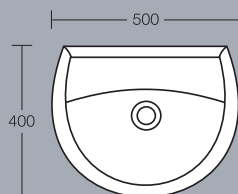

Cameo back-to-wall WC
Height 420mm

Specifications

Ascania

Ascania 600mm pedestal washbasin
Height 860mm 1 or 2 tapholes
(full pedestal/semi-pedestal mounted)

Ascania 550mm pedestal washbasin
Height 855mm 1 or 2 tapholes
(full pedestal/semi-pedestal mounted)