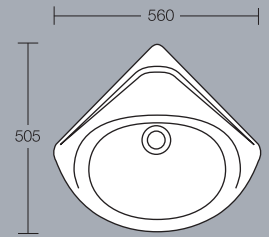

Tiffany 560mm corner washbasin
Height 790mm 1 or 2 tapholes
(full pedestal mounted)