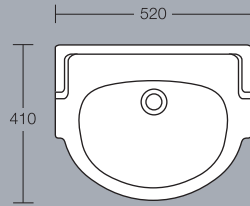

Lichfield 520mm pedestal washbasin
Height 855mm 1 or 2 tapholes
(full pedestal mounted)