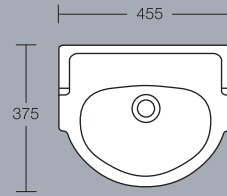

Lichfield 455mm cloakroom basin
Height 810mm 1 or 2 tapholes
(wall or full pedestal mounted)