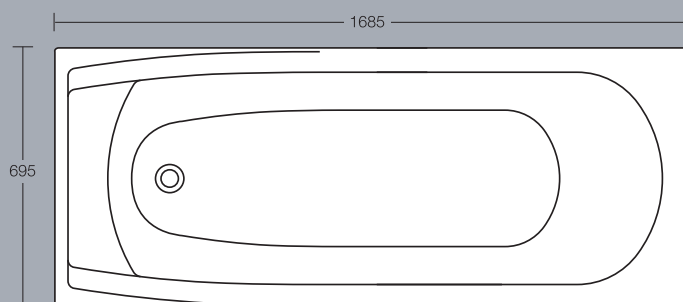

Ascania bath
Height 540mm 2 or no tapholes