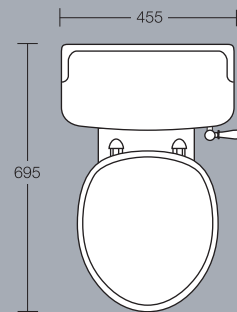

Cameo back-to-wall WC
Height 420mm

Specifications

Ascania

Ascania 600mm pedestal washbasin
Height 860mm 1 or 2 tapholes
(full pedestal/semi-pedestal mounted)

Ascania 550mm pedestal washbasin
Height 855mm 1 or 2 tapholes
(full pedestal/semi-pedestal mounted)

Lichfield close-coupled WC
Height 810mm

Lichfield back-to-wall WC
Height 395mm

Baths

Oregon 750mm bath
(Oregon 700mm bath also available)
Height 530mm 2 or no tapholes

Showertub
Height 530mm 2 or no tapholes