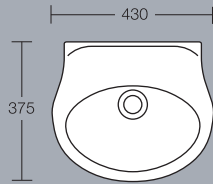

Sandringham Classic

Sandringham Classic 560mm pedestal washbasin
Height 855mm 1 or 2 tapholes
(full pedestal mounted)

Sandringham Back-to-Wall

Sandringham 490mm vanity washbasin
1 or 2 tapholes

Sandringham 500mm semi-countertop washbasin
1 or 2 tapholes

Sandringham back-to-wall WC
Height 390mm