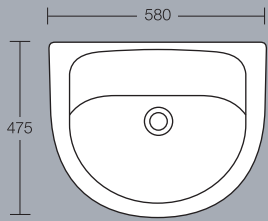

Specifications

Montana

Montana 580mm pedestal washbasin
Height 835mm 1 or 2 tapholes
(full pedestal mounted)