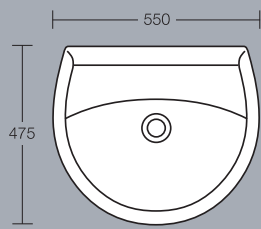

Cameo back-to-wall WC
Height 420mm

Specifications

Ascania

Ascania 600mm pedestal washbasin
Height 860mm 1 or 2 tapholes
(full pedestal/semi-pedestal mounted)

Ascania 550mm pedestal washbasin
Height 855mm 1 or 2 tapholes
(full pedestal/semi-pedestal mounted)