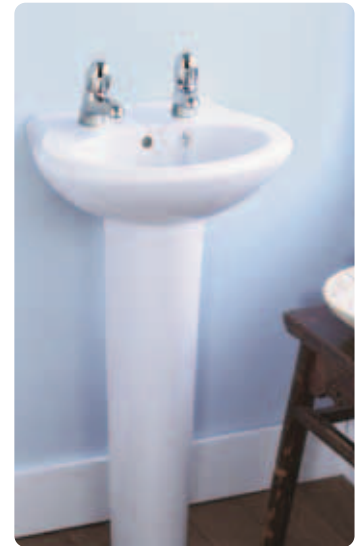

Accolade 580mm pedestal washbasin
1 or 2 tapholes

WIDTH	580mm
PROJECTION	485mm
HEIGHT	810mm