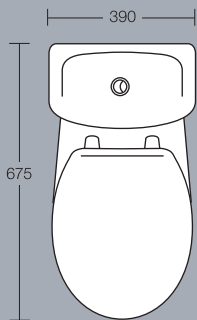

Montana close-coupled WC
Height 775mm