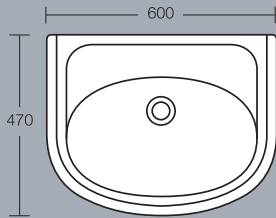

Halo close-coupled WC
Height 800mm

Halo bath
Height 530mm 2 or no tapholes

Halo Back-to-Wall

Halo 550mm
semi-countertop washbasin
1 or 2 tapholes

Halo back-to-wall WC
Height 390mm

Camargue

Camargue 600mm
pedestal washbasin
Height 815mm 1 or 2 tapholes
(full pedestal mounted)