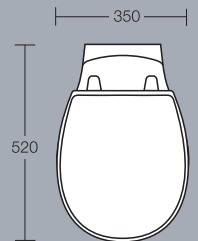

Sandringham back-to-wall WC
Height 390mm