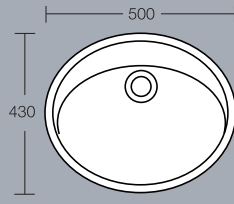

Camargue Standard bath
Height 500mm – 530mm height adjustable
2 tapholes

Camargue
close-coupled WC
Height 800mm

Specifications

Camargue Back-to-Wall

Camargue 580mm semi-countertop washbasin
1 or 2 tapholes