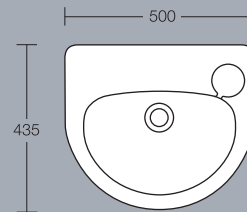

Sandringham 500mm semi-countertop washbasin
1 or 2 tapholes