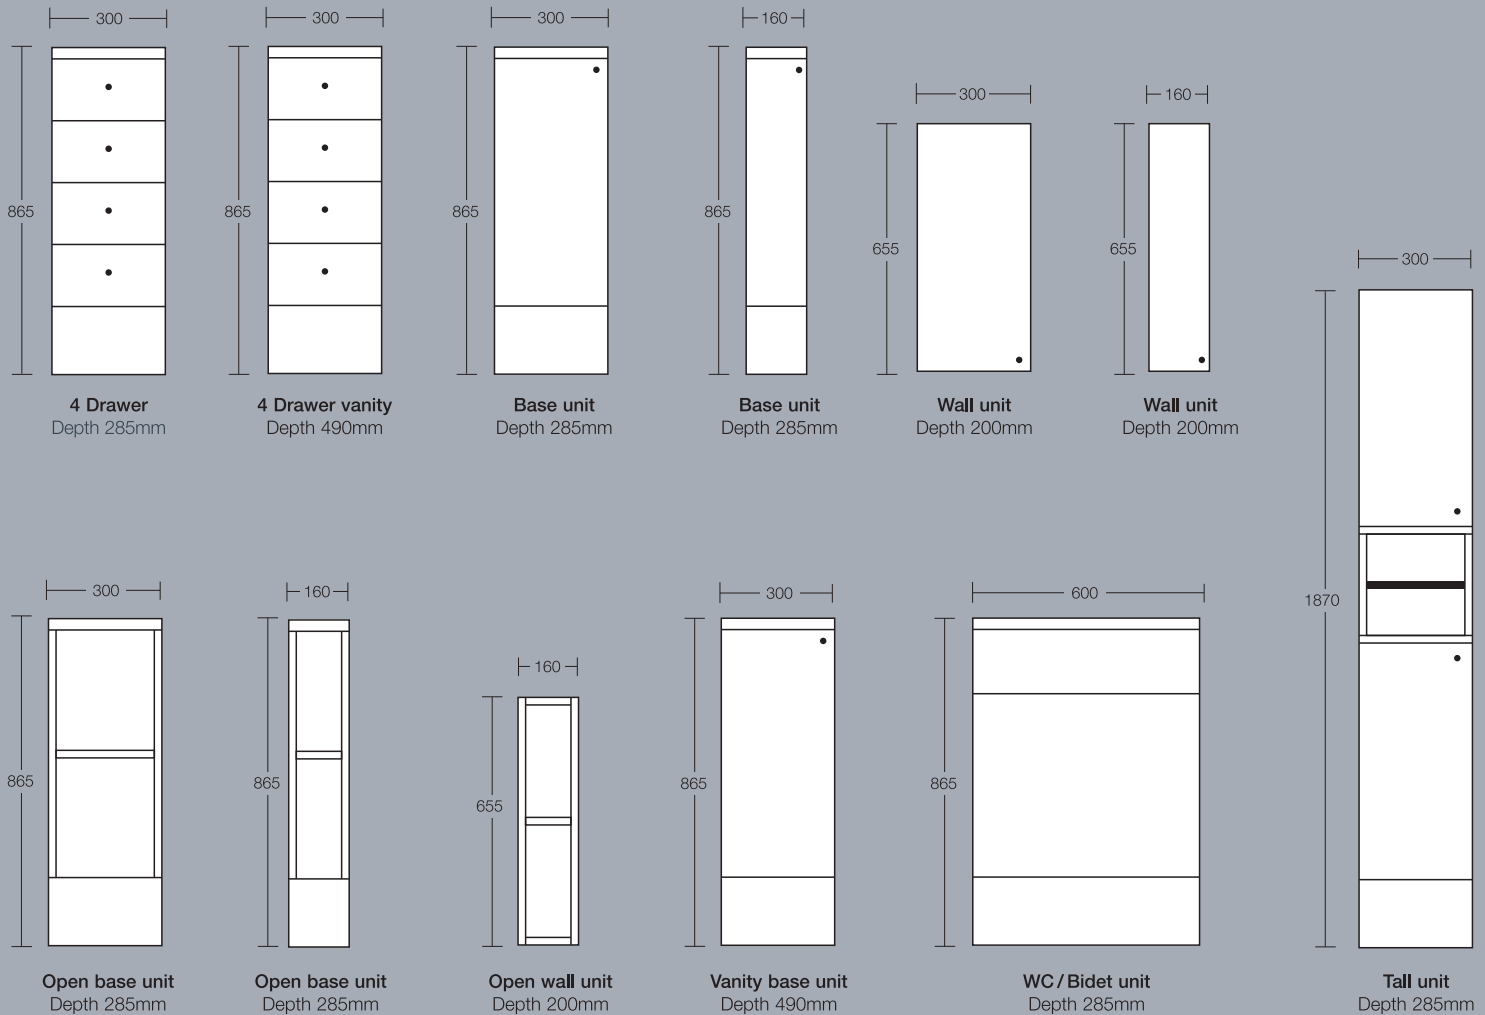

Furniture

Double wall unit
Depth 200mm

Double wall unit
Depth 200mm

Mirror double wall unit
Depth 200mm

Mirror double wall unit
Depth 200mm

Basin unit
Depth 285mm

Basin unit
Depth 285mm

Vanity unit
Depth 425mm

Vanity unit
Depth 535mm

Double base unit
Depth 285mm

Double base unit
Depth 285mm

Specifications

Furniture

Guarantee

Lifetime

ALL CERAMIC PRODUCTS (INCLUDING ACCESSORIES)