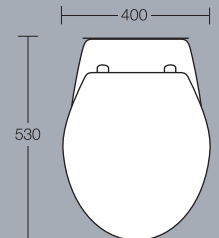

Cameo back-to-wall WC
Height 420mm

Specifications

Ascania

Ascania 600mm pedestal washbasin
Height 860mm 1 or 2 tapholes
(full pedestal/semi-pedestal mounted)

Ascania 550mm pedestal washbasin
Height 855mm 1 or 2 tapholes
(full pedestal/semi-pedestal mounted)