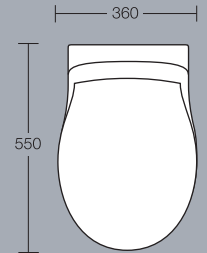

Halo close-coupled WC
Height 800mm

Halo bath
Height 530mm 2 or no tapholes

Halo Back-to-Wall

Halo 550mm
semi-countertop washbasin
1 or 2 tapholes

Halo back-to-wall WC
Height 390mm

Camargue

Camargue 600mm
pedestal washbasin
Height 815mm 1 or 2 tapholes
(full pedestal mounted)