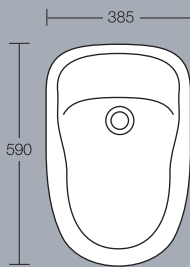

Montana 510mm pedestal washbasin
Height 820mm 1 or 2 tapholes
(full pedestal mounted)

Montana floor standing bidet
Height 405mm 1 or 2 tapholes