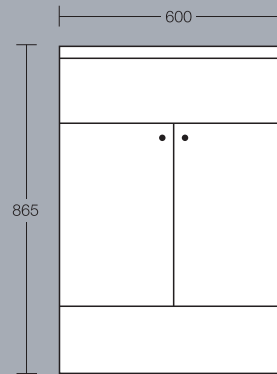

Furniture

Double wall unit
Depth 200mm

Double wall unit
Depth 200mm

Mirror double wall unit
Depth 200mm

Mirror double wall unit
Depth 200mm

Basin unit
Depth 285mm

Basin unit
Depth 285mm

Vanity unit
Depth 425mm