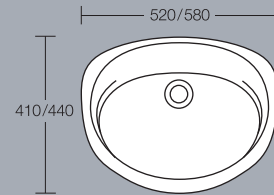

Cameo Back-to-Wall

Cameo semi-countertop washbasin
580mm 1, 2 or 3 tapholes
520mm 1 or 2 tapholes