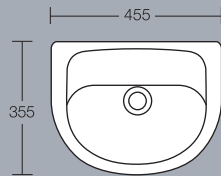

Tiffany back-to-wall WC
Height 395mm

Tiffany back-to-wall bidet
Height 410mm 1 taphole

Specifications

Montana

Montana 580mm pedestal washbasin
Height 835mm 1 or 2 tapholes
(full pedestal mounted)

Montana 510mm pedestal washbasin
Height 820mm 1 or 2 tapholes
(full pedestal mounted)