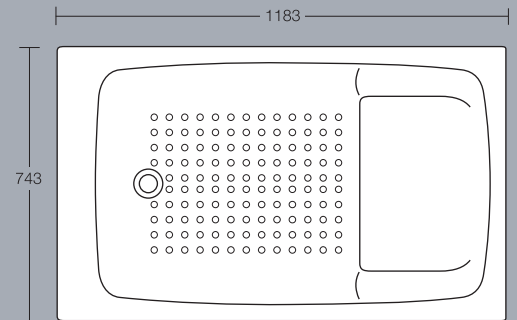

Lichfield close-coupled WC
Height 810mm

Lichfield back-to-wall WC
Height 395mm

Baths

Oregon 750mm bath
(Oregon 700mm bath also available)
Height 530mm 2 or no tapholes

Showertub
Height 530mm 2 or no tapholes