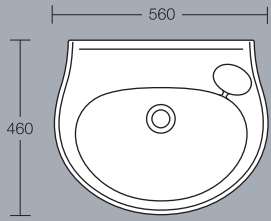

Sandringham Classic

Sandringham Classic 560mm pedestal washbasin
Height 855mm 1 or 2 tapholes
(full pedestal mounted)