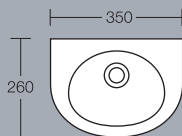

Sandringham / Dorex 350mm handrinse basin
2 tapholes
(wall mounted)