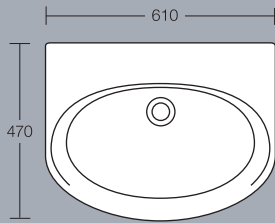

Ascania back-to-wall WC
Height 390mm

Tiffany

Tiffany 610mm pedestal washbasin
Height 810mm 1 or 2 tapholes
(full pedestal mounted)

Tiffany 560mm pedestal washbasin
Height 810mm 1 or 2 tapholes
(full pedestal mounted)