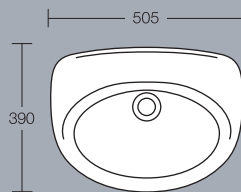

Tiffany

Tiffany 455mm handrinse basin
Height 830mm 1 or 2 tapholes
(wall or full pedestal mounted)

Tiffany Back-to-Wall

Tiffany 570mm semi-countertop washbasin
1, 2 or 3 tapholes