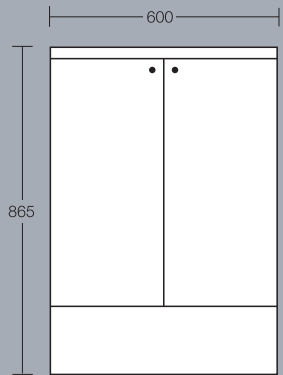

Double base unit
Depth 285mm