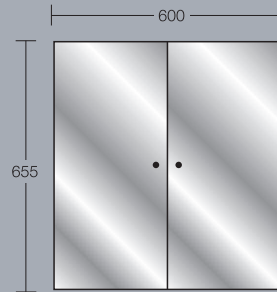

Mirror double wall unit
Depth 200mm