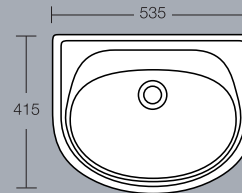

Camargue 540mm
pedestal washbasin
Height 795mm 1 or 2 tapholes
(full pedestal mounted)