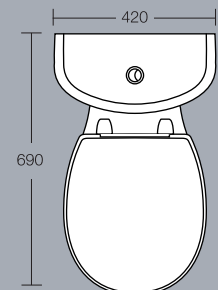

Camargue
close-coupled WC
Height 800mm