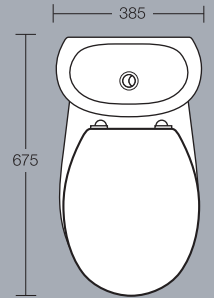

Cameo close-coupled WC
Height 800mm