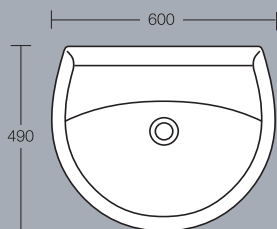

Cameo back-to-wall WC
Height 420mm

Specifications

Ascania

Ascania 600mm pedestal washbasin
Height 860mm 1 or 2 tapholes
(full pedestal/semi-pedestal mounted)

Ascania 550mm pedestal washbasin
Height 855mm 1 or 2 tapholes
(full pedestal/semi-pedestal mounted)