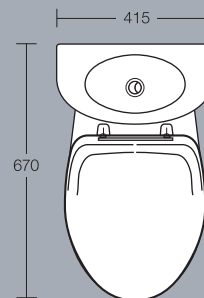

Cameo back-to-wall WC
Height 420mm

Specifications

Ascania

Ascania 600mm pedestal washbasin
Height 860mm 1 or 2 tapholes
(full pedestal/semi-pedestal mounted)

Ascania 550mm pedestal washbasin
Height 855mm 1 or 2 tapholes
(full pedestal/semi-pedestal mounted)

Ascania back-to-wall WC
Height 390mm

Tiffany

Tiffany 610mm pedestal washbasin
Height 810mm 1 or 2 tapholes
(full pedestal mounted)

Tiffany 560mm pedestal washbasin
Height 810mm 1 or 2 tapholes
(full pedestal mounted)

Tiffany 510mm pedestal washbasin
Height 810mm 1 or 2 tapholes
(full pedestal mounted)

Tiffany 560mm corner washbasin
Height 790mm 1 or 2 tapholes
(full pedestal mounted)

Tiffany 455mm handrinse basin
Height 830mm 1 or 2 tapholes
(wall or full pedestal mounted)

Tiffany vanity washbasin
1 or 2 tapholes

Tiffany close-coupled WC
Height 770mm

Tiffany floor standing bidet
Height 410mm 1 taphole

Tiffany bath
Height 530mm 2 or no tapholes

Tiffany Back-to-Wall

Tiffany 570mm semi-countertop washbasin
1, 2 or 3 tapholes