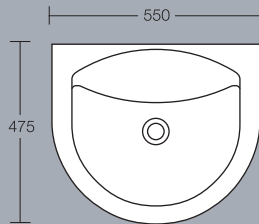

Halo 550mm pedestal washbasin
Height 825mm 1 or 2 tapholes
(full pedestal mounted)