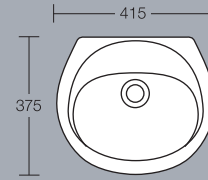

Accolade Back-to-Wall

Accolade 560mm semi-countertop washbasin
1 or 2 tapholes

Accolade back-to-wall WC
Height 420mm

Cameo

Cameo 590mm pedestal washbasin
Height 845mm 1 or 2 tapholes
(full pedestal mounted)