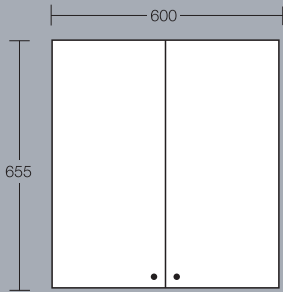

Furniture

Double wall unit
Depth 200mm