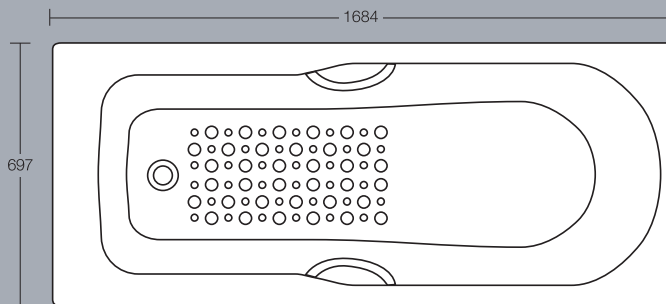

Montana 510mm pedestal washbasin
Height 820mm 1 or 2 tapholes
(full pedestal mounted)

Montana 455mm cloakroom basin
Height 820mm 1 or 2 tapholes
(wall or full pedestal mounted)

Montana bath
Height 530mm 2 or no tapholes