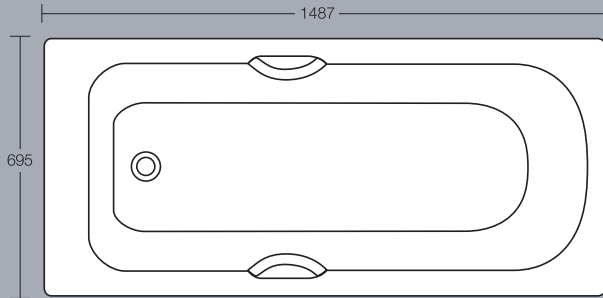

Cameo 590mm pedestal washbasin
Height 845mm 1 or 2 tapholes
(full pedestal mounted)

Cameo 1500mm bath
Height 530mm