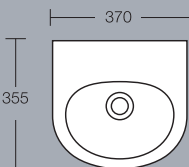

Sandringham Cloakroom

Sandringham 370mm handrinse basin
1 or 2 tapholes