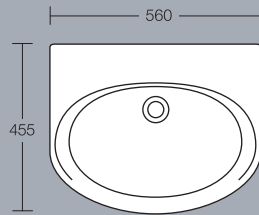

Ascania back-to-wall WC
Height 390mm

Tiffany

Tiffany 610mm pedestal washbasin
Height 810mm 1 or 2 tapholes
(full pedestal mounted)

Tiffany 560mm pedestal washbasin
Height 810mm 1 or 2 tapholes
(full pedestal mounted)