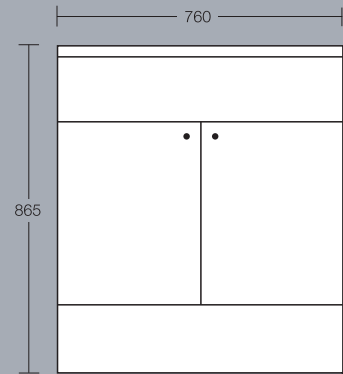

Furniture

Double wall unit
Depth 200mm

Double wall unit
Depth 200mm

Mirror double wall unit
Depth 200mm

Mirror double wall unit
Depth 200mm

Basin unit
Depth 285mm

Basin unit
Depth 285mm

Vanity unit
Depth 425mm