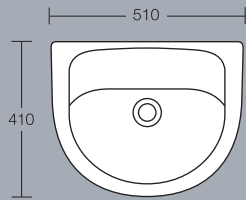

Tiffany back-to-wall WC
Height 395mm

Tiffany back-to-wall bidet
Height 410mm 1 taphole

Specifications

Montana

Montana 580mm pedestal washbasin
Height 835mm 1 or 2 tapholes
(full pedestal mounted)

Montana 510mm pedestal washbasin
Height 820mm 1 or 2 tapholes
(full pedestal mounted)