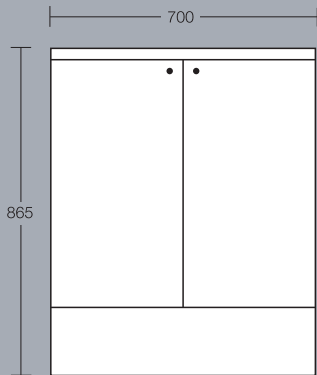

Double base unit
Depth 285mm