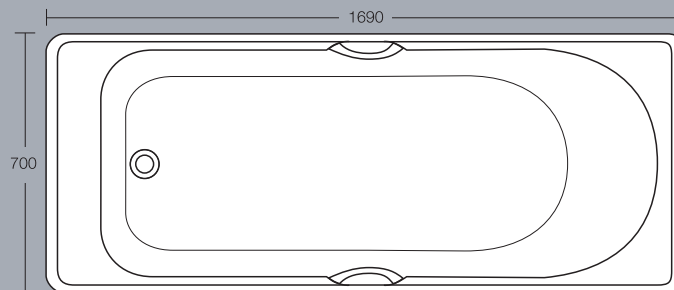

Camargue Standard bath
Height 500mm – 530mm height adjustable
2 tapholes