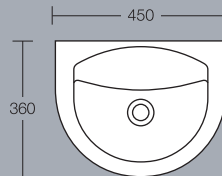

Specifications

Montana

Montana floor standing bidet
Height 405mm 1 or 2 tapholes

Halo