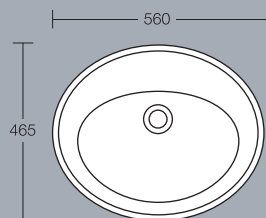

Accolade Back-to-Wall

Accolade 560mm semi-countertop washbasin
1 or 2 tapholes