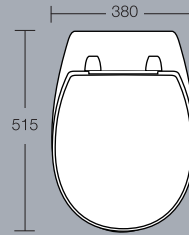

Camargue back-to-wall WC
Height 395mm