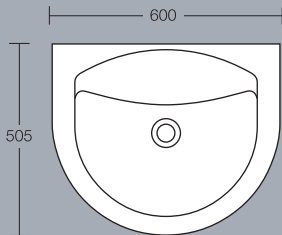

Halo

Halo 600mm pedestal washbasin
Height 825mm 1 or 2 tapholes
(full pedestal mounted)