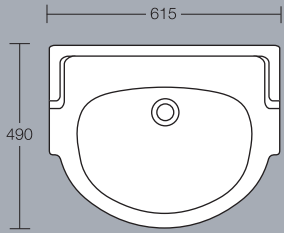

Specifications

Lichfield

Lichfield 615mm pedestal washbasin
Height 855mm 1 or 2 tapholes
(full pedestal mounted)