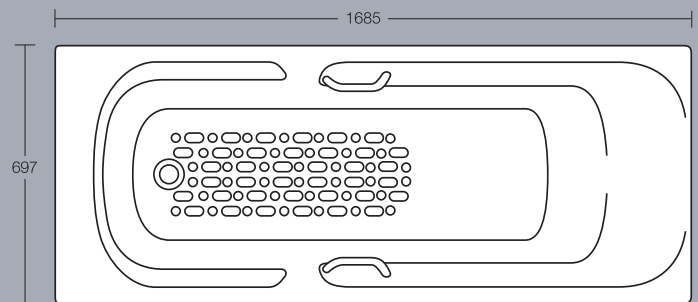

Tiffany vanity washbasin
1 or 2 tapholes

Tiffany floor standing bidet
Height 410mm 1 taphole

Tiffany bath
Height 530mm 2 or no tapholes

Tiffany Back-to-Wall