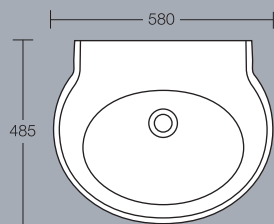

Specifications

Accolade