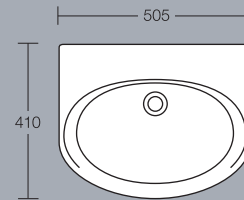

Ascania back-to-wall WC
Height 390mm

Tiffany

Tiffany 610mm pedestal washbasin
Height 810mm 1 or 2 tapholes
(full pedestal mounted)

Tiffany 560mm pedestal washbasin
Height 810mm 1 or 2 tapholes
(full pedestal mounted)