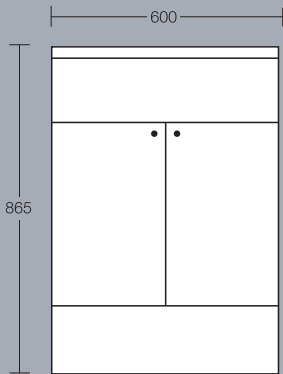

Furniture

Double wall unit
Depth 200mm

Double wall unit
Depth 200mm

Mirror double wall unit
Depth 200mm

Mirror double wall unit
Depth 200mm

Basin unit
Depth 285mm

Basin unit
Depth 285mm

Vanity unit
Depth 425mm