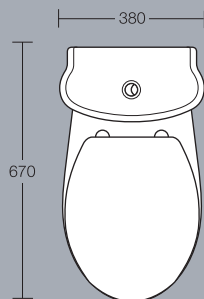

WIDTH	510mm
PROJECTION	430mm

Specifications

Accolade

Accolade 580mm pedestal washbasin
Height 810mm 1 or 2 tapholes
(full pedestal mounted)

Accolade 450mm cloakroom basin
Height 815mm 1 or 2 tapholes
(wall or full pedestal mounted)

Accolade close-coupled WC
Height 805mm

Accolade shower bath
Left and right handed versions available. Left hand version shown.
Height 540mm

Bath screen
Left and right handed versions available.
Height 1406mm