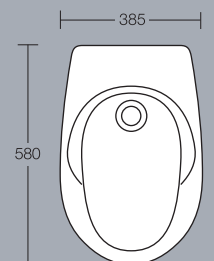

Tiffany vanity washbasin
1 or 2 tapholes

Tiffany close-coupled WC
Height 770mm

Tiffany floor standing bidet
Height 410mm 1 taphole

Tiffany bath
Height 530mm 2 or no tapholes

Tiffany Back-to-Wall

Tiffany 570mm semi-countertop washbasin
1, 2 or 3 tapholes

Tiffany back-to-wall WC
Height 395mm

Tiffany back-to-wall bidet
Height 410mm 1 taphole

Specifications

Montana

Montana 580mm pedestal washbasin
Height 835mm 1 or 2 tapholes
(full pedestal mounted)

Montana 510mm pedestal washbasin
Height 820mm 1 or 2 tapholes
(full pedestal mounted)