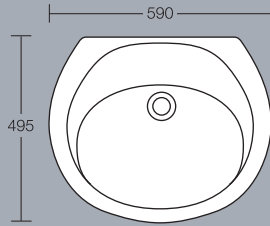

Accolade Back-to-Wall

Accolade 560mm semi-countertop washbasin
1 or 2 tapholes

Accolade back-to-wall WC
Height 420mm

Cameo

Cameo 590mm pedestal washbasin
Height 845mm 1 or 2 tapholes
(full pedestal mounted)