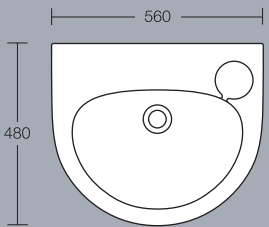

Sandringham

Sandringham 560mm pedestal washbasin
Height 815mm 1 or 2 tapholes
(full pedestal mounted)