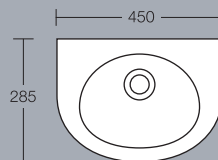

Sandringham / Dorex 450mm handrinse basin
2 tapholes
(wall or full pedestal mounted)