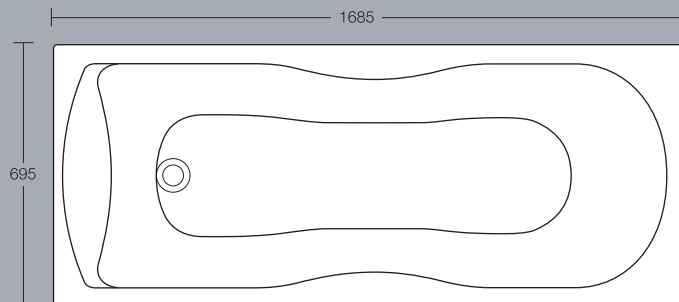

Halo 450mm cloakroom basin
Height 800mm 1 or 2 tapholes
(wall or full pedestal mounted)

Halo bath
Height 530mm 2 or no tapholes