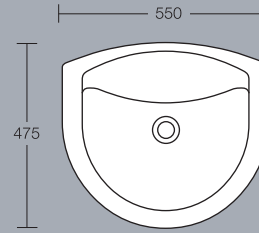

Halo Back-to-Wall

Halo 550mm
semi-countertop washbasin
1 or 2 tapholes