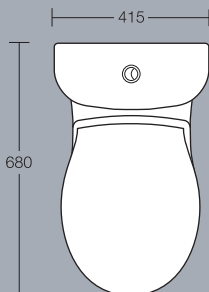

Halo

Halo 600mm pedestal washbasin
Height 825mm 1 or 2 tapholes
(full pedestal mounted)

Halo 550mm pedestal washbasin
Height 825mm 1 or 2 tapholes
(full pedestal mounted)

Halo 450mm cloakroom basin
Height 800mm 1 or 2 tapholes
(wall or full pedestal mounted)