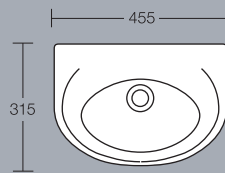

Tiffany 455mm handrinse basin
Height 830mm 1 or 2 tapholes
(wall or full pedestal mounted)