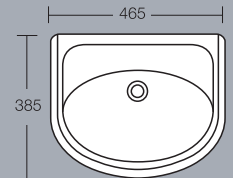

Camargue 470mm
cloakroom basin
1 or 2 tapholes
(wall or full pedestal mounted)