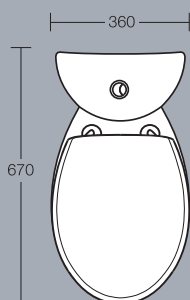

Ascania close-coupled WC
Height 790mm