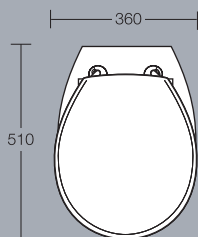

Cameo back-to-wall WC
Height 420mm

Specifications

Ascania

Ascania 600mm pedestal washbasin
Height 860mm 1 or 2 tapholes
(full pedestal/semi-pedestal mounted)

Ascania 550mm pedestal washbasin
Height 855mm 1 or 2 tapholes
(full pedestal/semi-pedestal mounted)

Ascania 500mm cloakroom basin
Height 850mm 1 taphole
(wall or semi-pedestal mounted)

Ascania close-coupled WC
Height 790mm

Ascania bath
Height 540mm 2 or no tapholes

Ascania Back-to-Wall

Ascania 570mm semi-countertop washbasin
1 or 2 tapholes

Ascania back-to-wall WC
Height 390mm

Tiffany

Tiffany 610mm pedestal washbasin
Height 810mm 1 or 2 tapholes
(full pedestal mounted)

Tiffany 560mm pedestal washbasin
Height 810mm 1 or 2 tapholes
(full pedestal mounted)

Tiffany 510mm pedestal washbasin
Height 810mm 1 or 2 tapholes
(full pedestal mounted)

Tiffany 560mm corner washbasin
Height 790mm 1 or 2 tapholes
(full pedestal mounted)

Tiffany 455mm handrinse basin
Height 830mm 1 or 2 tapholes
(wall or full pedestal mounted)