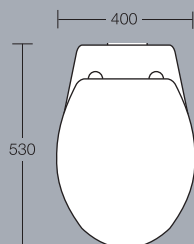

Accolade back-to-wall WC
Height 420mm