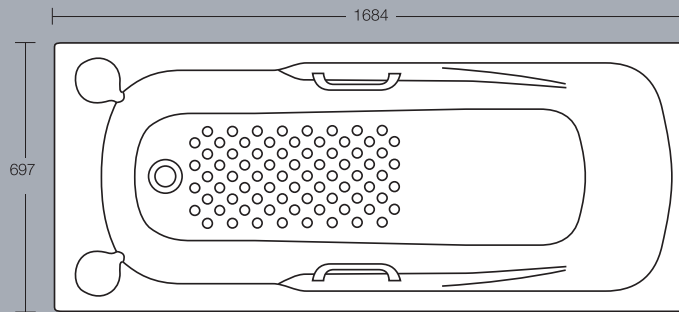

Camargue 500mm vanity washbasin
1 or 2 tapholes

Camargue back-to-wall WC
Height 395mm

Sandringham

Sandringham 560mm pedestal washbasin
Height 815mm 1 or 2 tapholes
(full pedestal mounted)

Sandringham close-coupled WC
Height 770mm