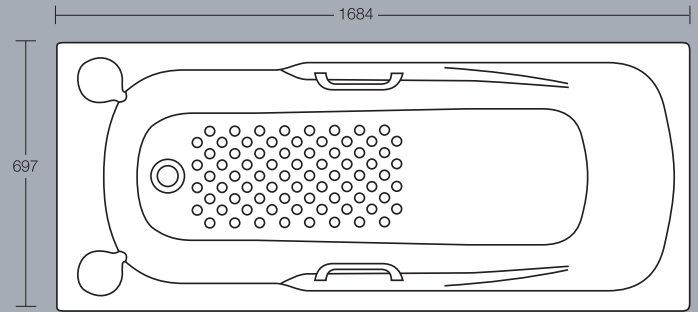

Sandringham bath
Height 530mm 2 or no tapholes
Also available 1500 x 700