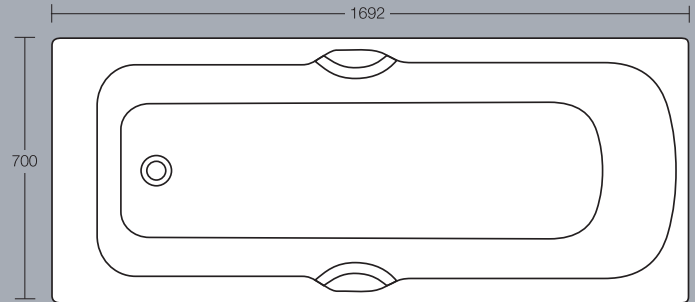

Cameo 590mm pedestal washbasin
Height 845mm 1 or 2 tapholes
(full pedestal mounted)

Cameo 415mm cloakroom basin
1 taphole
(wall mounted)

Cameo 1700mm bath
Height 530mm