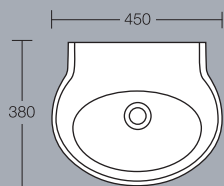

Specifications

Accolade

Accolade close-coupled WC
Height 805mm

Bath screen
Left and right handed versions available.
Height 1406mm

Accolade Back-to-Wall

Accolade 560mm semi-countertop washbasin
1 or 2 tapholes

Accolade back-to-wall WC
Height 420mm