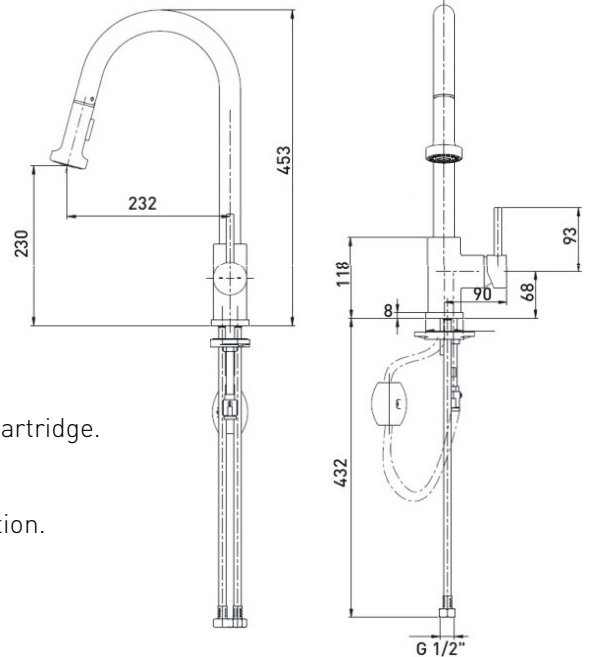

### APRICOT SINK MIXER

APRICOT Kitchen Sink Mixer with Pull Out Hose  
Chrome Plated

### Product Specification

Product Code:	APR PULLSNK C
Finish:	Chrome
Product Type:	Contemporary
Construction:	Body is of brass construction and is designed to conform to BS EN 200
Valve Type:	Ceramic Cartridge
Supply:	Suitable for all plumbing systems
Inlet Connections:	1/2" BSP
Working Pressures:	Min 1.5bar, Max 8.0bar

### Additional Information

- Single lever control with smooth turning, longer lasting ceramic cartridge.
- Push button operated spray function.
- Product supplied with flexible connection pipes for easier installation.
- Chrome plated to BS EN 248.