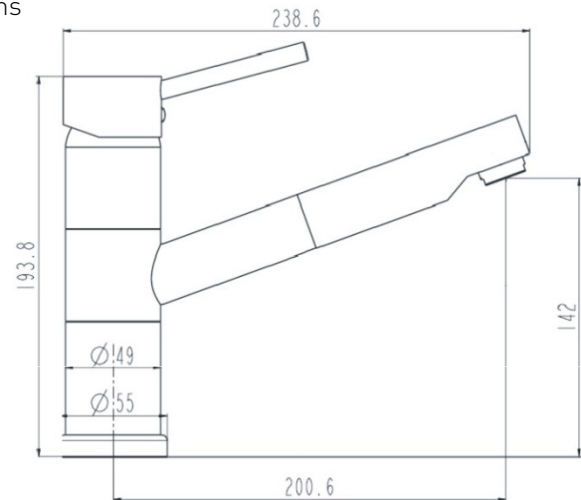

TECHNICAL DATA SHEET

ALMOND SINK MIXER

ALMOND Kitchen Sink Mixer with Pull Out Hose
Chrome Plated

Product Specification

Product Code: ALM PULLSNK C
Finish: Chrome
Product Type: Contemporary
Construction: Body is of brass construction and is designed to conform to BS EN 200
Valve Type: Ceramic Cartridge
Supply: Suitable for all plumbing systems
Inlet Connections: 1/2" BSP
Working Pressures: Min 1.5bar, Max 8.0bar

Additional Information

- Single lever control with smooth turning, longer lasting ceramic cartridge
- Pull Out Hose allows for handset use with spray function.
- Product supplied with flexible connection pipes for easier installation.
- Chrome plated to BS EN 248.