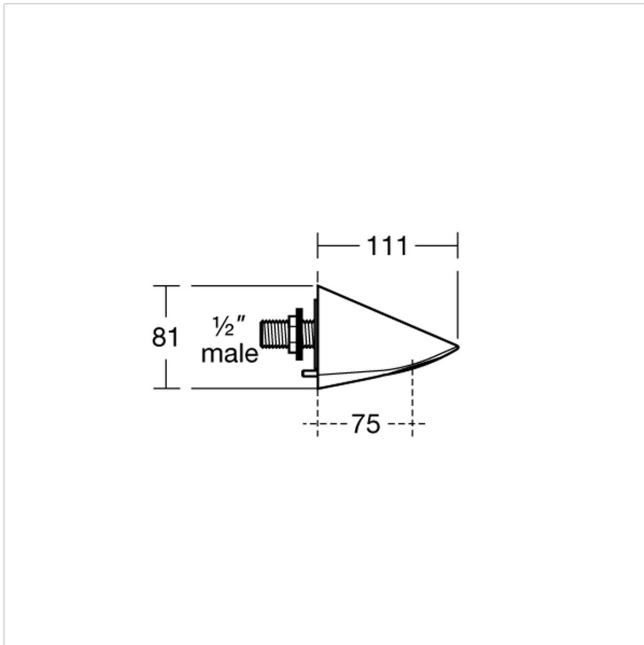

Frequently used applications

Education	Factory
General Healthcare	Hotels
Office	Public Building
Retail	Sports and Leisure
Vandal Risk	

Accreditations

Water Label
WRAS

*Armitage
Shanks*

Tel: 0870 122 8822
Fax: 0870 122 8282
Email: info@idealspec.co.uk
Web: www.idealspec.co.uk

Powered by
IdealSpec

Date created:27/02/2015