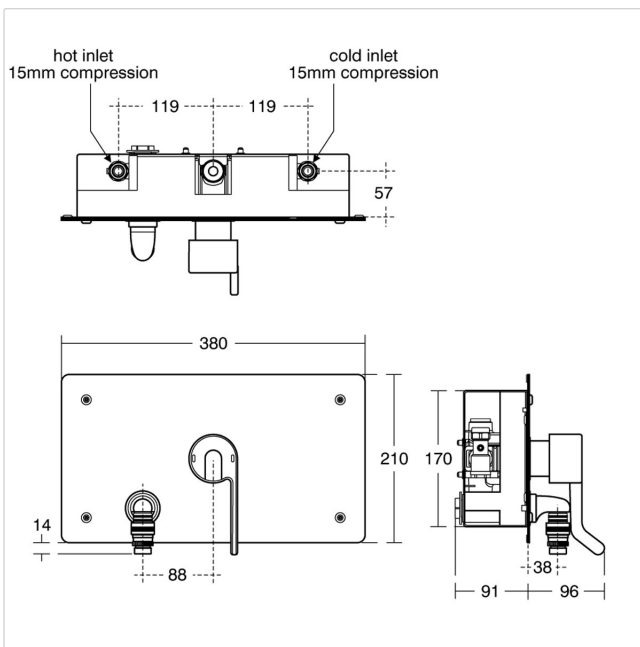

Contour 21 Lever Thermostatic Shower Valve Mounted In Box

Illustrated

A4314 Contour 21 lever operated concentric thermostatic shower mixing valve with mounting box, combined isolating and non-return valves with filters

Configuration options

Material

Stainless Steel

Weights

A4314 6.20KG

Colours

Stainless Steel (MY)

Frequently used applications

Education	Factory
General Healthcare	Hospitals
Sports and Leisure	

*Armitage
Shanks*

Tel: 0870 122 8822
Fax: 0870 122 8282
Email: info@idealspec.co.uk
Web: www.idealspec.co.uk

Powered by
IdealSpec

Date created:06/01/2014