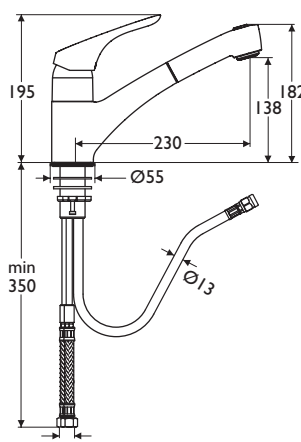

Mixers are suitable for high pressure systems only

- Modern design
- Single lever operation
- Drip free water saving ceramic disc
- High pressure

inlets screwed 3/8in BSP female

- Single lever monoblock mixer
- Single flow swivel spout

Illustrated

B5344AA Cerasprint ceramic disc single lever monoblock mixer, single flow swivel spout, chromium plated

Special notes

Suitable for high pressure balanced supplies. Inlets with flexible hoses with connections screwed 3/8in BSP female

inlets screwed 3/8in BSP female

- Single lever monoblock mixer
- Single flow two function pull out spout

Illustrated

B5347AA Cerasprint ceramic disc single lever monoblock mixer, single flow two function pull out spout, chromium plated

Special notes

Suitable for high pressure balanced supplies. Inlets with flexible hoses with connections screwed 3/8in BSP female

kitchen

brassware