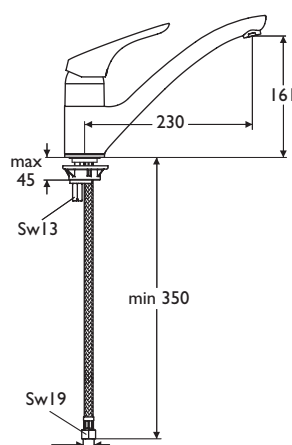

Mixers are suitable for high pressure systems only

- Modern design
- Single lever operation
- Drip free water saving ceramic disc
- High pressure

inlets screwed 3/8in BSP female

- Single lever monoblock mixer
- Single flow swivel spout

Illustrated

B5344AA Cerasprint ceramic disc single lever monoblock mixer, single flow swivel spout, chromium plated

Special notes

Suitable for high pressure balanced supplies. Inlets with flexible hoses with connections screwed 3/8in BSP female

inlets screwed 3/8in BSP female

- Single lever monoblock mixer
- Single flow two function pull out spout

Illustrated

B5347AA Cerasprint ceramic disc single lever monoblock mixer, single flow two function pull out spout, chromium plated

Special notes

Suitable for high pressure balanced supplies. Inlets with flexible hoses with connections screwed 3/8in BSP female

kitchen

brassware