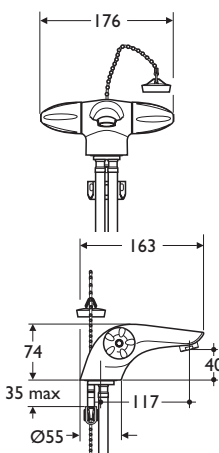

Dual controls conical sculptured handles.

Time saving installation with Patented Topfix installation allowing some mixers to be fitted from above the basin or bidet.

- Domestic use
- Separate hot and cold dual control
- Time saving Topfix installation

- Dual control basin mixer, weighted chain
- Chromium plated

**Illustrated**  
B8248AA Ceraplan Duo basin monoblock Topfix mixer with weighted chain, chromium plated

**Weight**  
Single 1.9kg

**Special Notes**  
Flexible hose inlets with connection for 15mm copper pipe. Consideration should be given to safe hot water delivery and the use of an appropriate temperature reduction device

- Dual control basin mixer
- Chromium plated

**Illustrated**  
B8247AA Ceraplan Duo basin monoblock Topfix mixer, with pop up waste, chromium plated

**Weight**  
Single 2.3kg

**Special Notes**  
Flexible hose inlets with connection for 15mm copper pipe. Consideration should be given to safe hot water delivery and the use of an appropriate temperature reduction device

- Dual control bidet mixer
- Chromium plated

**Illustrated**  
B8250AA Ceraplan Duo bidet monoblock mixer with pop up waste, Topfix, chromium plated

**Weight**  
Single 2.3kg

**Special Notes**  
Flexible hose inlets with connection for 15mm copper pipe. Consideration should be given to safe hot water delivery and the use of an appropriate temperature reduction device