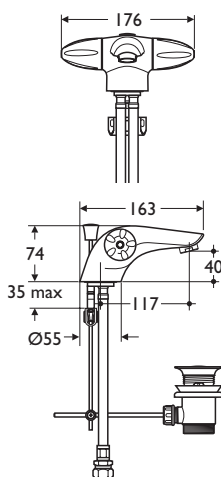

Dual controls conical sculptured handles.

Time saving installation with Patented Topfix installation allowing some mixers to be fitted from above the basin or bidet.

- Domestic use
- Separate hot and cold dual control
- Time saving Topfix installation

- Dual control basin mixer, weighted chain
- Chromium plated

**Illustrated**  
B8248AA Ceraplan Duo basin monoblock Topfix mixer with weighted chain, chromium plated

**Weight**  
Single 1.9kg

**Special Notes**  
Flexible hose inlets with connection for 15mm copper pipe. Consideration should be given to safe hot water delivery and the use of an appropriate temperature reduction device

- Dual control basin mixer
- Chromium plated

**Illustrated**  
B8247AA Ceraplan Duo basin monoblock Topfix mixer, with pop up waste, chromium plated

**Weight**  
Single 2.3kg

**Special Notes**  
Flexible hose inlets with connection for 15mm copper pipe. Consideration should be given to safe hot water delivery and the use of an appropriate temperature reduction device

- Dual control bidet mixer
- Chromium plated

**Illustrated**  
B8250AA Ceraplan Duo bidet monoblock mixer with pop up waste, Topfix, chromium plated

**Weight**  
Single 2.3kg

**Special Notes**  
Flexible hose inlets with connection for 15mm copper pipe. Consideration should be given to safe hot water delivery and the use of an appropriate temperature reduction device