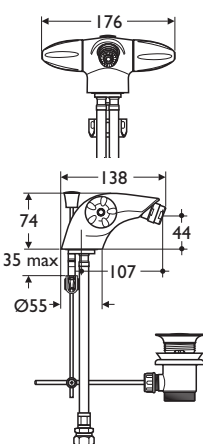

- Dual control basin mixer, weighted chain
- Chromium plated

**Illustrated**  
B8248AA Ceraplan Duo basin monoblock Topfix mixer with weighted chain, chromium plated

**Weight**  
Single 1.9kg

**Special Notes**  
Flexible hose inlets with connection for 15mm copper pipe. Consideration should be given to safe hot water delivery and the use of an appropriate temperature reduction device

- Dual control basin mixer
- Chromium plated

**Illustrated**  
B8247AA Ceraplan Duo basin monoblock Topfix mixer, with pop up waste, chromium plated

**Weight**  
Single 2.3kg

**Special Notes**  
Flexible hose inlets with connection for 15mm copper pipe. Consideration should be given to safe hot water delivery and the use of an appropriate temperature reduction device

- Dual control bidet mixer
- Chromium plated

**Illustrated**  
B8250AA Ceraplan Duo bidet monoblock mixer with pop up waste, Topfix, chromium plated

**Weight**  
Single 2.3kg

**Special Notes**  
Flexible hose inlets with connection for 15mm copper pipe. Consideration should be given to safe hot water delivery and the use of an appropriate temperature reduction device