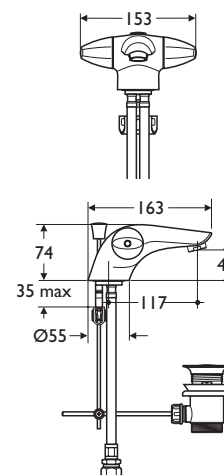

- Dual control basin mixer, weighted chain
- Chromium plated

Illustrated
B8243AA Ceraplan Disc basin monoblock mixer with weighted chain, Topfix, chromium plated

Weight
Single 2.0kg

Special Notes
Flexible hose inlets with connections for 15mm copper pipe. Consideration should be given to safe hot water delivery and the use of an appropriate temperature reduction device

- Dual control basin mixer
- Chromium plated

Illustrated
B8242AA Ceraplan Disc basin monoblock Topfix mixer, with pop up waste, Topfix, chromium plated

Weight
Single 2.4kg

Special Notes
Flexible hose inlets with connections for 15mm copper pipe. Consideration should be given to safe hot water delivery and the use of an appropriate temperature reduction device

- Dual control bidet mixer
- Chromium plated

Illustrated
B8245AA Ceraplan Disc bidet monoblock Topfix mixer with pop up waste, Topfix, chromium plated

Weight
Single 2.4kg

Special Notes
Flexible hose inlets with connections for 15mm copper pipe. Consideration should be given to safe hot water delivery and the use of an appropriate temperature reduction device