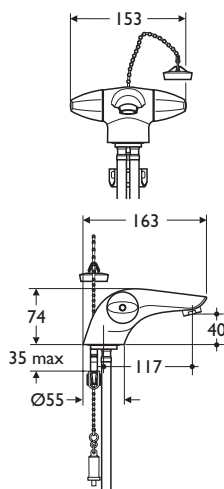

brassware
ceraplan disc

An elegant range of nine contemporary fittings ceramic disc cartridge to control temperature and flow precisely for long lasting drip free operation.

Suits both low and high pressure systems, removable nozzle for easy maintenance.

- Dual control basin mixer, weighted chain
- Chromium plated

Illustrated
B8243AA Ceraplan Disc basin monoblock mixer with weighted chain, Topfix, chromium plated

Weight
Single 2.0kg

Special Notes
Flexible hose inlets with connections for 15mm copper pipe. Consideration should be given to safe hot water delivery and the use of an appropriate temperature reduction device

- Dual control basin mixer
- Chromium plated

Illustrated
B8242AA Ceraplan Disc basin monoblock Topfix mixer, with pop up waste, Topfix, chromium plated

Weight
Single 2.4kg

Special Notes
Flexible hose inlets with connections for 15mm copper pipe. Consideration should be given to safe hot water delivery and the use of an appropriate temperature reduction device

- Dual control bidet mixer
- Chromium plated

Illustrated
B8245AA Ceraplan Disc bidet monoblock Topfix mixer with pop up waste, Topfix, chromium plated

Weight
Single 2.4kg

Special Notes
Flexible hose inlets with connections for 15mm copper pipe. Consideration should be given to safe hot water delivery and the use of an appropriate temperature reduction device