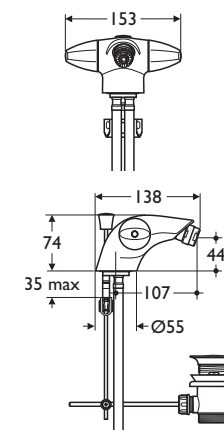

- Dual control basin mixer, weighted chain
- Chromium plated

Illustrated
B8243AA Ceraplan Disc basin monoblock mixer with weighted chain, Topfix, chromium plated

Weight
Single 2.0kg

Special Notes
Flexible hose inlets with connections for 15mm copper pipe. Consideration should be given to safe hot water delivery and the use of an appropriate temperature reduction device

- Dual control basin mixer
- Chromium plated

Illustrated
B8242AA Ceraplan Disc basin monoblock Topfix mixer, with pop up waste, Topfix, chromium plated

Weight
Single 2.4kg

Special Notes
Flexible hose inlets with connections for 15mm copper pipe. Consideration should be given to safe hot water delivery and the use of an appropriate temperature reduction device

- Dual control bidet mixer
- Chromium plated

Illustrated
B8245AA Ceraplan Disc bidet monoblock Topfix mixer with pop up waste, Topfix, chromium plated

Weight
Single 2.4kg

Special Notes
Flexible hose inlets with connections for 15mm copper pipe. Consideration should be given to safe hot water delivery and the use of an appropriate temperature reduction device