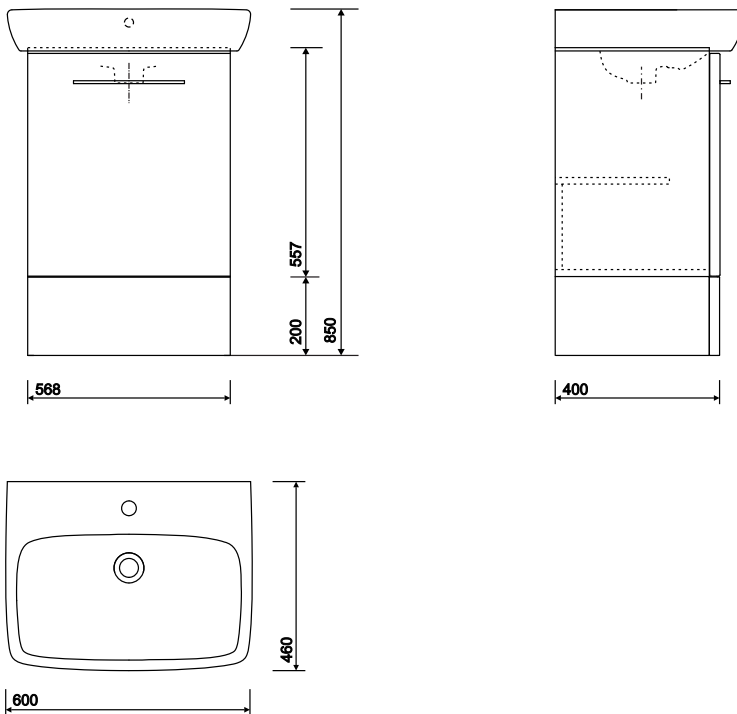

e100 600 furniture

co-ordinating furniture for e100
supplied pre-assembled & complete with fixings
flexible installation options

E100 600mm 1TH washbasin - grey ash wood furniture

to specify/order:

Please use the eight character reference shown below.

furniture unit

568 x 557 x 400mm, including wall fixings:

White **E10376WH**

Grey Ash Wood **E10376GA**

furniture washbasin

600 x 460mm:

1 tap hole

E14341WH

Internal door storage - White

E10001WH

Towel hook - Polished Steel

E10004XX

material

Highly moisture resistant MDF.

colours

White gloss, Grey ash wood

All measurements shown are in millimetres. Drawing sizes are not to scale.

Lawton Road, Alsager, Stoke-on-Trent ST7 2DF, UK
Tel: +44(0) 1270 879777 Fax: +44(0) 1270 873864
www.twyfordbathrooms.com UK Technical Helpline Tel: 0844 412 5921 Fax: 0844 412 5922