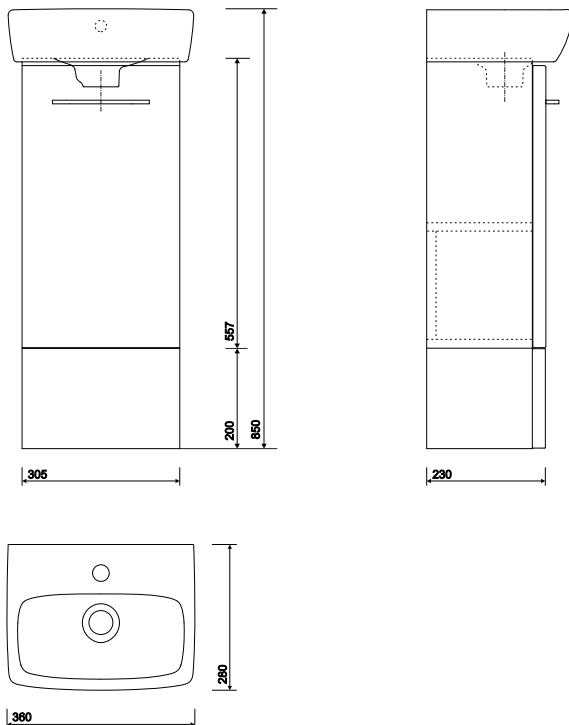

e100 360 furniture

co-ordinating furniture for e100
supplied pre-assembled & complete with fixings
flexible installation options

E100 360mm 1TH washbasin - grey ash wood furniture

to specify/order:

Please use the eight character reference shown below.

furniture unit

305 x 557 x 230mm, including wall fixings:

White **E10372WH**
Grey Ash Wood **E10372GA**

furniture washbasin

360 x 280mm:

1 tap hole **E14801WH**
2 tap holes **E14802WH**

optional plinths or legs

360 Plinth - White **E10005WH**
350 Plinth - Grey Ash Wood **E10005GA**
Pair of feet - Chrome Plated **E10002XX**

optional extras

Internal door storage - White **E10001WH**
Towel hook - Polished Steel **E10004XX**

material

Highly moisture resistant MDF.

colours

White gloss, Grey ash wood

All measurements shown are in millimetres. Drawing sizes are not to scale.

Lawton Road, Alsager, Stoke-on-Trent ST7 2DF, UK
Tel: +44(0) 1270 879777 Fax: +44(0) 1270 873864
www.twyfordbathrooms.com UK Technical Helpline Tel: 0844 412 5921 Fax: 0844 412 5922