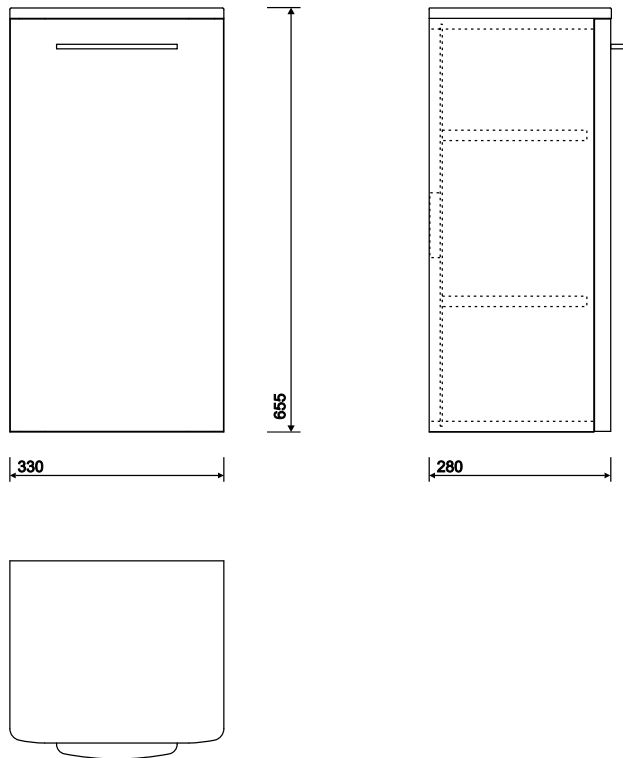

e100 small side furniture

supplied pre-assembled & complete with fixings
 modular style side cabinets available in 2 sizes – small and large for design flexibility

E100 small side furniture - grey ash wood

All measurements shown are in millimetres. Drawing sizes are not to scale.

to specify/order:

Please use the eight character reference shown below.

small side furniture unit

330 x 655 x 280mm:

White **E10371WH**
 Grey Ash Wood **E10371GA**