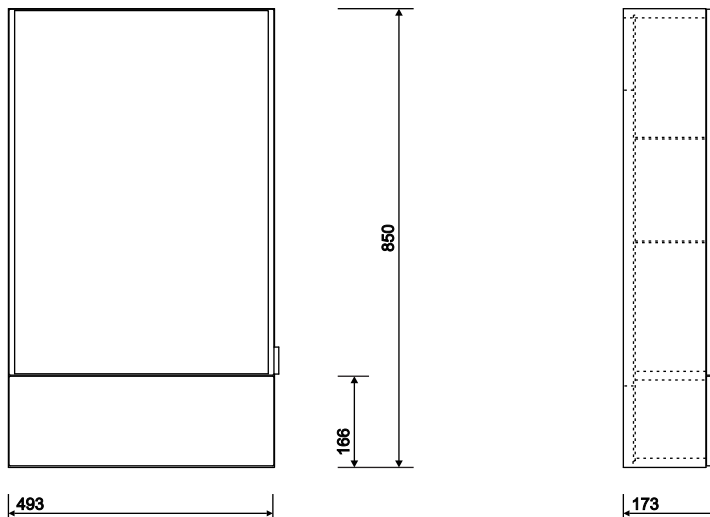

### mirror cabinet

493 x 850 x 173mm, including wall fixings:

White **E10073WH**

Grey Ash Wood **E10073GA**

### colours

White gloss, Grey ash wood

All measurements shown are in millimetres. Drawing sizes are not to scale.

Lawton Road, Alsager, Stoke-on-Trent ST7 2DF, UK  
Tel: +44(0) 1270 879777 Fax: +44(0) 1270 873864  
www.twyfordbathrooms.com UK Technical Helpline Tel: 0844 412 5921 Fax: 0844 412 5922